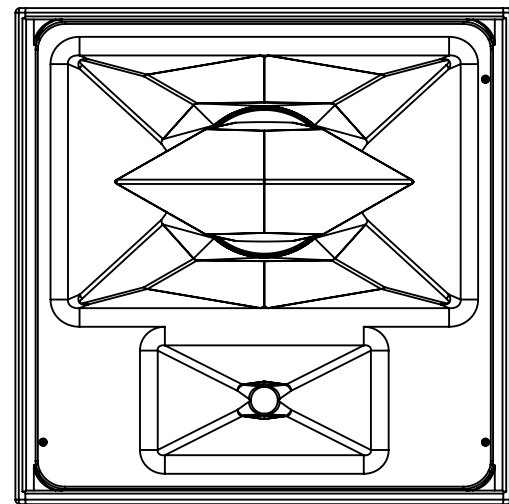

Funktion-One Research LTD
 Hoyle, Beare Green, Dorking, Surrey, RH5 4PS, UK
 mail@funktion-one.com +44 (0)1306 712820

Sheet: Dimensions
 Funktion-One Product Detail Drawing

A3 Sheet Scale: 1:1
 Filename:

Drawn By: Mike Igglesden 23/05/2023
Evo7TH-F1-TD=T0154-00

Funktion-One Research LTD
 Hoyle, Beare Green, Dorking, Surrey, RH5 4PS, UK
 mail@funktion-one.com +44 (0)1306 712820

Sheet: Standard
 Funktion-One Product Detail Drawing

A3 Sheet Scale: 1:1

Filename:

Drawn By: Mike Igglesden

23/05/2023

Evo7TH-F1-TD=T0154-00

Funktion-One Research LTD
 Hoyle, Beare Green, Dorking, Surrey, RH5 4PS, UK
 mail@funktion-one.com +44 (0)1306 712820

Sheet: Wheel board
 Funktion-One Product Detail Drawing

A3 Sheet Scale: 1:1
 Filename:

Drawn By: Mike Igglesden 23/05/2023
 Evo7TH-F1-TD=T0154-00