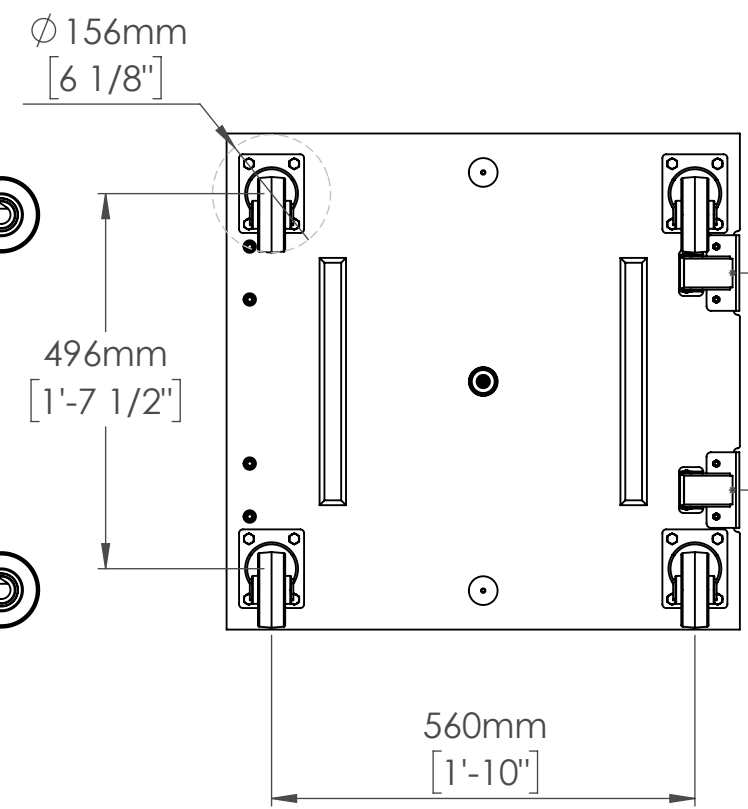

A3 Sheet Scale: 1:1

Filename:

Drawn By: Mike Igglesden

23/05/2023

Evo7TH-F1-TD=T0154-00

Funktion-One Research LTD
 Hoyle, Beare Green, Dorking, Surrey, RH5 4PS, UK
 mail@funktion-one.com +44 (0)1306 712820

Sheet: Grille
 Funktion-One Product Detail Drawing

A3 Sheet Scale: 1:1

Filename:

Drawn By: Mike Igglesden

23/05/2023

Evo7TH-F1-TD=T0154-00

Funktion-One Research LTD
 Hoyle, Beare Green, Dorking, Surrey, RH5 4PS, UK
 mail@funktion-one.com +44 (0)1306 712820

Sheet: Wheel board
 Funktion-One Product Detail Drawing

A3 Sheet Scale: 1:1
 Filename:

Drawn By: Mike Igglesden 23/05/2023
 Evo7TH-F1-TD=T0154-00