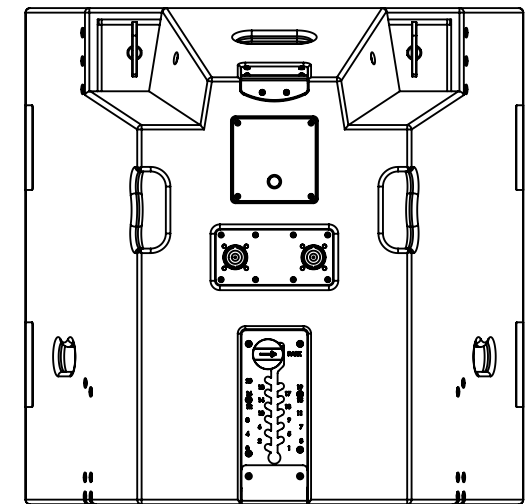

Funktion-One Research LTD
Hoyle, Beare Green, Dorking, Surrey, RH5 4PS, UK
mail@funktion-one.com +44 (0)1306 712820

Sheet: Standard
Funktion-One Product Detail Drawing

A3 Sheet Scale: 1:1

Filename:

Drawn By: Mike Igglesden

23/05/2023

Evo7TH-F1-TD=T0154-00