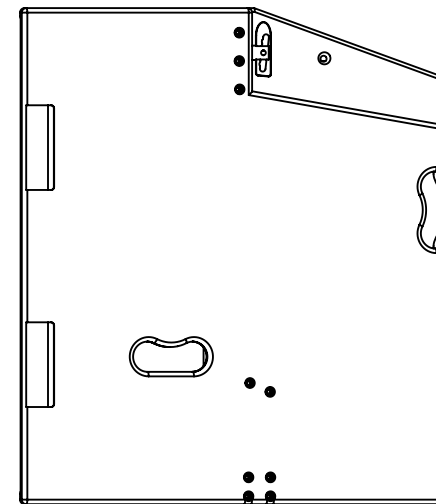

Funktion-One Research LTD
 Hoyle, Beare Green, Dorking, Surrey, RH5 4PS, UK
 mail@funktion-one.com +44 (0)1306 712820

Sheet: Dimensions
 Funktion-One Product Detail Drawing

A3 Sheet Scale: 1:1
 Filename:

Drawn By: Mike Igglesden 23/05/2023
Evo7TH-F1-TD=T0154-00

Funktion-One Research LTD
 Hoyle, Beare Green, Dorking, Surrey, RH5 4PS, UK
 mail@funktion-one.com +44 (0)1306 712820

Sheet: Standard
 Funktion-One Product Detail Drawing

A3 Sheet Scale: 1:1

Filename:

Drawn By: Mike Igglesden

23/05/2023

Evo7TH-F1-TD=T0154-00

Funktion-One Research LTD
 Hoyle, Beare Green, Dorking, Surrey, RH5 4PS, UK
 mail@funktion-one.com +44 (0)1306 712820

Sheet: Grille
 Funktion-One Product Detail Drawing

A3 Sheet Scale: 1:1

Filename:

Drawn By: Mike Igglesden

23/05/2023

Evo7TH-F1-TD=T0154-00

Funktion-One Research LTD
 Hoyle, Beare Green, Dorking, Surrey, RH5 4PS, UK
 mail@funktion-one.com +44 (0)1306 712820