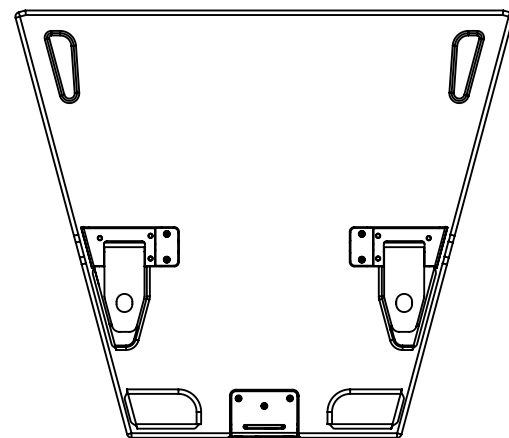

Drawn By: Mike Igglesden 23/05/2023
Evo7TH-F1-TD=T0154-00

Funktion-One Research LTD
 Hoyle, Beare Green, Dorking, Surrey, RH5 4PS, UK
 mail@funktion-one.com +44 (0)1306 712820

Sheet: Standard
 Funktion-One Product Detail Drawing

A3 Sheet Scale: 1:1

Filename:

Drawn By: Mike Igglesden

23/05/2023

Evo7TH-F1-TD=T0154-00

Funktion-One Research LTD
 Hoyle, Beare Green, Dorking, Surrey, RH5 4PS, UK
 mail@funktion-one.com +44 (0)1306 712820

Sheet: Grille
 Funktion-One Product Detail Drawing

A3 Sheet Scale: 1:1

Filename:

Drawn By: Mike Igglesden

23/05/2023

Evo7TH-F1-TD=T0154-00

Funktion-One Research LTD
 Hoyle, Beare Green, Dorking, Surrey, RH5 4PS, UK
 mail@funktion-one.com +44 (0)1306 712820