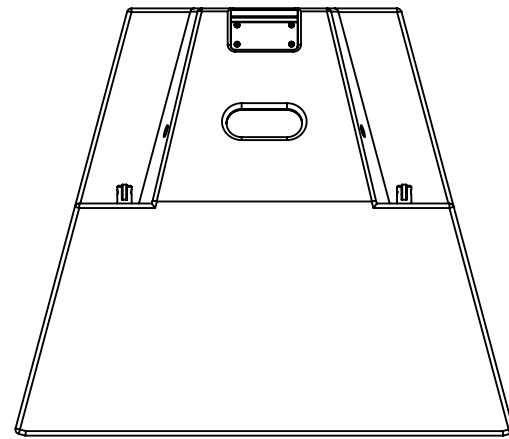

Funktion-One Research LTD
Hoyle, Beare Green, Dorking, Surrey, RH5 4PS, UK
mail@funktion-one.com +44 (0)1306 712820

Sheet: Standard
Funktion-One Product Detail Drawing

A3 Sheet Scale: 1:1

Filename:

Drawn By: Mike Igglesden

23/05/2023

Evo7TH-F1-TD=T0154-00