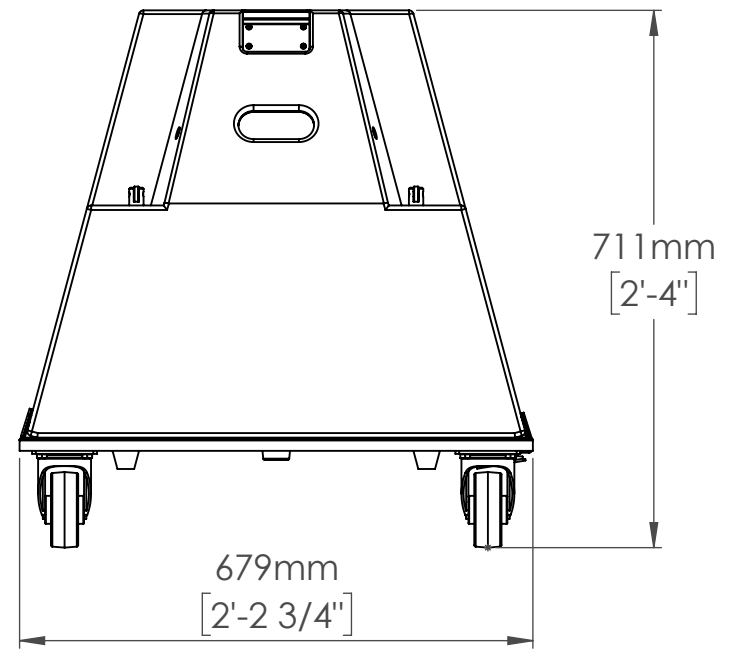

Sheet: Grille
 Funktion-One Product Detail Drawing

A3 Sheet Scale: 1:1

Filename:

Drawn By: Mike Igglesden

23/05/2023

Evo7TH-F1-TD=T0154-00

Funktion-One Research LTD
 Hoyle, Beare Green, Dorking, Surrey, RH5 4PS, UK
 mail@funktion-one.com +44 (0)1306 712820

Sheet: Wheel board
 Funktion-One Product Detail Drawing

A3 Sheet Scale: 1:1
 Filename:

Drawn By: Mike Igglesden 23/05/2023
 Evo7TH-F1-TD=T0154-00