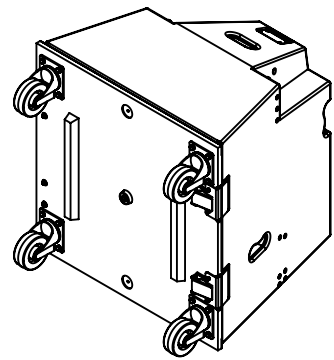

Sheet: Grille
 Funktion-One Product Detail Drawing

A3 Sheet Scale: 1:1

Filename:

Drawn By: Mike Igglesden

23/05/2023

Evo7TH-F1-TD=T0154-00

Funktion-One Research LTD
 Hoyle, Beare Green, Dorking, Surrey, RH5 4PS, UK
 mail@funktion-one.com +44 (0)1306 712820

Sheet: Wheel board
 Funktion-One Product Detail Drawing

A3 Sheet Scale: 1:1
 Filename:

Drawn By: Mike Igglesden 23/05/2023
 Evo7TH-F1-TD=T0154-00