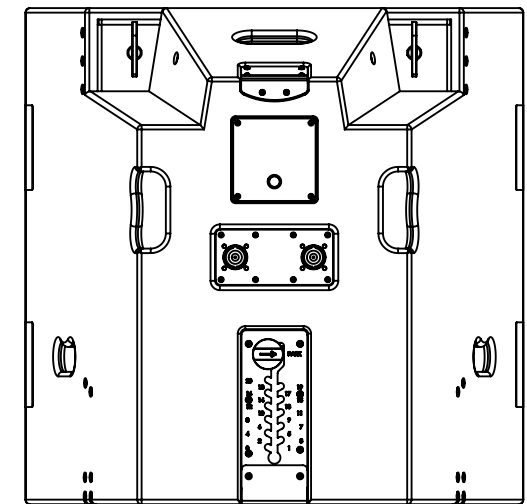

Funktion-One Research LTD
 Hoyle, Beare Green, Dorking, Surrey, RH5 4PS, UK
 mail@funktion-one.com +44 (0)1306 712820

Sheet: Dimensions
 Funktion-One Product Detail Drawing

A3 Sheet Scale: 1:1
 Filename:

Drawn By: Mike Igglesden 23/05/2023
Evo7TH-F1-TD=T0154-00

Funktion-One Research LTD
 Hoyle, Beare Green, Dorking, Surrey, RH5 4PS, UK
 mail@funktion-one.com +44 (0)1306 712820

Sheet: Standard
 Funktion-One Product Detail Drawing

A3 Sheet Scale: 1:1

Filename:

Drawn By: Mike Igglesden

23/05/2023

Evo7TH-F1-TD=T0154-00

Funktion-One Research LTD
 Hoyle, Beare Green, Dorking, Surrey, RH5 4PS, UK
 mail@funktion-one.com +44 (0)1306 712820

Sheet: Grille
 Funktion-One Product Detail Drawing

A3 Sheet Scale: 1:1

Filename:

Drawn By: Mike Igglesden

23/05/2023

Evo7TH-F1-TD=T0154-00

Funktion-One Research LTD
 Hoyle, Beare Green, Dorking, Surrey, RH5 4PS, UK
 mail@funktion-one.com +44 (0)1306 712820