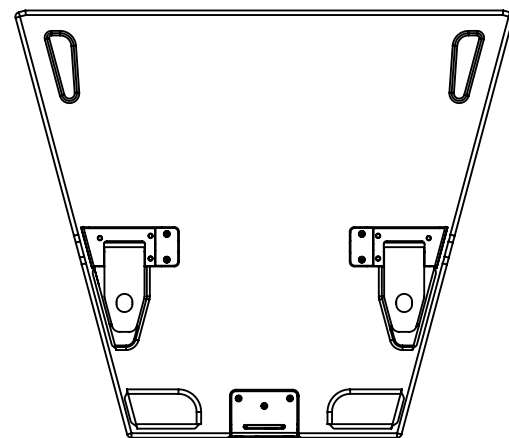

Funktion-One Research LTD
Hoyle, Beare Green, Dorking, Surrey, RH5 4PS, UK
mail@funktion-one.com +44 (0)1306 712820

Sheet: Standard
Funktion-One Product Detail Drawing

A3 Sheet Scale: 1:1

Filename:

Drawn By: Mike Igglesden

23/05/2023

Evo7TH-F1-TD=T0154-00