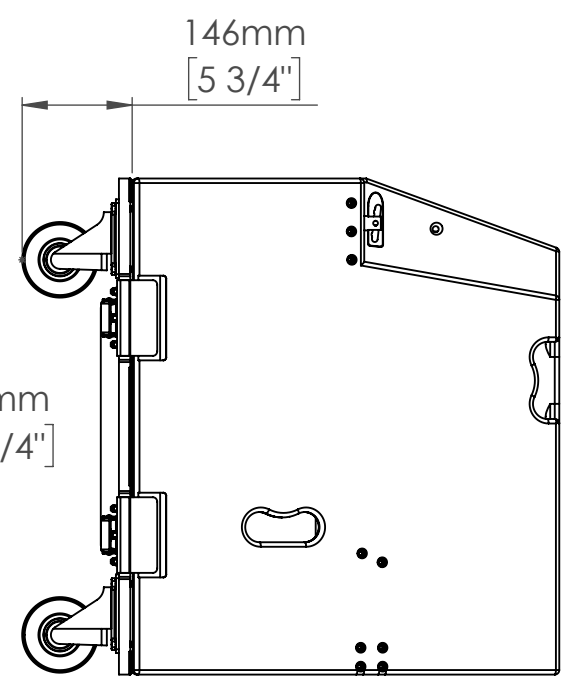

A3 Sheet Scale: 1:1

Filename:

Drawn By: Mike Igglesden

23/05/2023

Evo7TH-F1-TD=T0154-00

Funktion-One Research LTD
 Hoyle, Beare Green, Dorking, Surrey, RH5 4PS, UK
 mail@funktion-one.com +44 (0)1306 712820

Sheet: Grille
 Funktion-One Product Detail Drawing

A3 Sheet Scale: 1:1

Filename:

Drawn By: Mike Igglesden

23/05/2023

Evo7TH-F1-TD=T0154-00

Funktion-One Research LTD
 Hoyle, Beare Green, Dorking, Surrey, RH5 4PS, UK
 mail@funktion-one.com +44 (0)1306 712820

Sheet: Wheel board
 Funktion-One Product Detail Drawing

A3 Sheet Scale: 1:1
 Filename:

Drawn By: Mike Igglesden 23/05/2023
 Evo7TH-F1-TD=T0154-00