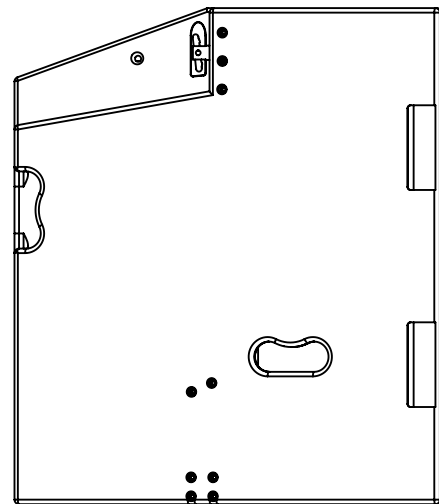

Funktion-One Research LTD
 Hoyle, Beare Green, Dorking, Surrey, RH5 4PS, UK
 mail@funktion-one.com +44 (0)1306 712820

Sheet: Dimensions
 Funktion-One Product Detail Drawing

A3 Sheet Scale: 1:1
 Filename:

Drawn By: Mike Igglesden 23/05/2023
Evo7TH-F1-TD=T0154-00

Funktion-One Research LTD
 Hoyle, Beare Green, Dorking, Surrey, RH5 4PS, UK
 mail@funktion-one.com +44 (0)1306 712820

Sheet: Standard
 Funktion-One Product Detail Drawing

A3 Sheet Scale: 1:1

Filename:

Drawn By: Mike Igglesden

23/05/2023

Evo7TH-F1-TD=T0154-00

Funktion-One Research LTD
 Hoyle, Beare Green, Dorking, Surrey, RH5 4PS, UK
 mail@funktion-one.com +44 (0)1306 712820

Sheet: Grille
 Funktion-One Product Detail Drawing

A3 Sheet Scale: 1:1

Filename:

Drawn By: Mike Igglesden

23/05/2023

Evo7TH-F1-TD=T0154-00

Funktion-One Research LTD
 Hoyle, Beare Green, Dorking, Surrey, RH5 4PS, UK
 mail@funktion-one.com +44 (0)1306 712820