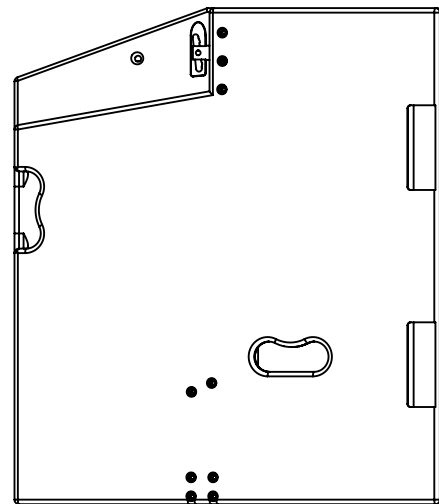

Funktion-One Research LTD
Hoyle, Beare Green, Dorking, Surrey, RH5 4PS, UK
mail@funktion-one.com +44 (0)1306 712820

Sheet: Standard
Funktion-One Product Detail Drawing

A3 Sheet Scale: 1:1

Filename:

Drawn By: Mike Igglesden

23/05/2023

Evo7TH-F1-TD=T0154-00