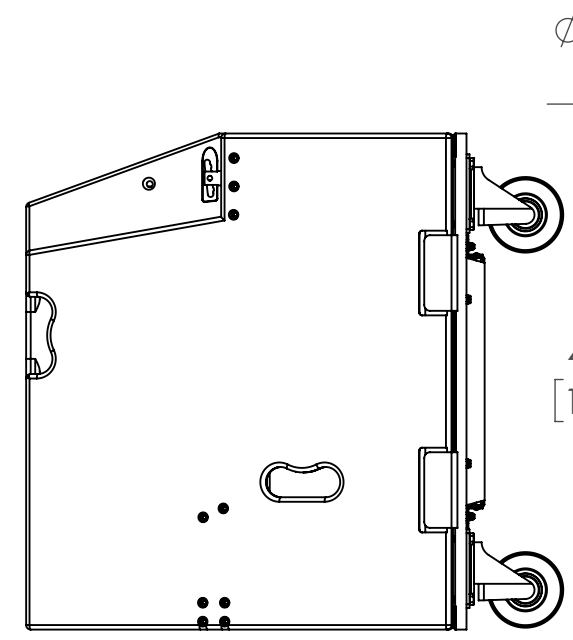

A3 Sheet Scale: 1:1

Filename:

Drawn By: Mike Igglesden

23/05/2023

Evo7TH-F1-TD=T0154-00

Funktion-One Research LTD
 Hoyle, Beare Green, Dorking, Surrey, RH5 4PS, UK
 mail@funktion-one.com +44 (0)1306 712820

Sheet: Grille
 Funktion-One Product Detail Drawing

A3 Sheet Scale: 1:1

Filename:

Drawn By: Mike Igglesden

23/05/2023

Evo7TH-F1-TD=T0154-00

Funktion-One Research LTD
 Hoyle, Beare Green, Dorking, Surrey, RH5 4PS, UK
 mail@funktion-one.com +44 (0)1306 712820

Sheet: Wheel board
 Funktion-One Product Detail Drawing

A3 Sheet Scale: 1:1
 Filename:

Drawn By: Mike Igglesden 23/05/2023
 Evo7TH-F1-TD=T0154-00