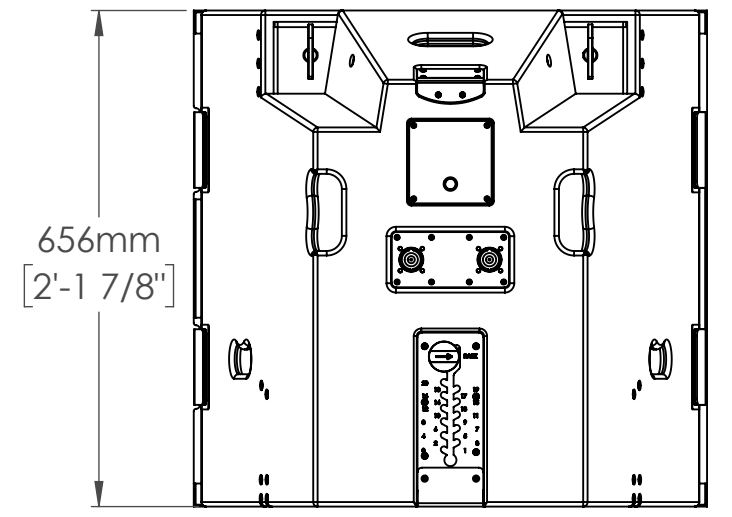

A3 Sheet Scale: 1:1

Filename:

Drawn By: Mike Igglesden

23/05/2023

Evo7TH-F1-TD=T0154-00

Funktion-One Research LTD
 Hoyle, Beare Green, Dorking, Surrey, RH5 4PS, UK
 mail@funktion-one.com +44 (0)1306 712820

Sheet: Grille
 Funktion-One Product Detail Drawing

A3 Sheet Scale: 1:1

Filename:

Drawn By: Mike Igglesden

23/05/2023

Evo7TH-F1-TD=T0154-00

Funktion-One Research LTD
 Hoyle, Beare Green, Dorking, Surrey, RH5 4PS, UK
 mail@funktion-one.com +44 (0)1306 712820

Sheet: Wheel board
 Funktion-One Product Detail Drawing

A3 Sheet Scale: 1:1
 Filename:

Drawn By: Mike Igglesden 23/05/2023
 Evo7TH-F1-TD=T0154-00