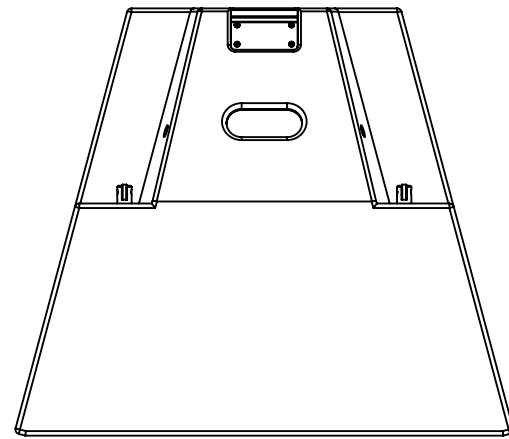

Drawn By: Mike Igglesden 23/05/2023
Evo7TH-F1-TD=T0154-00

Funktion-One Research LTD
 Hoyle, Beare Green, Dorking, Surrey, RH5 4PS, UK
 mail@funktion-one.com +44 (0)1306 712820

Sheet: Standard
 Funktion-One Product Detail Drawing

A3 Sheet Scale: 1:1

Filename:

Drawn By: Mike Igglesden

23/05/2023

Evo7TH-F1-TD=T0154-00

Funktion-One Research LTD
 Hoyle, Beare Green, Dorking, Surrey, RH5 4PS, UK
 mail@funktion-one.com +44 (0)1306 712820