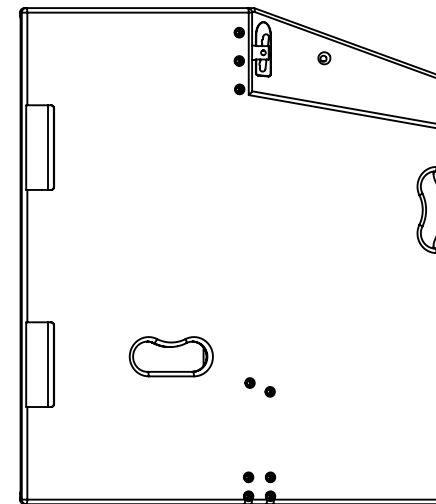

Funktion-One Research LTD
 Hoyle, Beare Green, Dorking, Surrey, RH5 4PS, UK
 mail@funktion-one.com +44 (0)1306 712820

Sheet: Dimensions
 Funktion-One Product Detail Drawing

A3 Sheet Scale: 1:1
 Filename:

Drawn By: Mike Igglesden 23/05/2023
Evo7TH-F1-TD=T0154-00

Funktion-One Research LTD
 Hoyle, Beare Green, Dorking, Surrey, RH5 4PS, UK
 mail@funktion-one.com +44 (0)1306 712820

Sheet: Standard
 Funktion-One Product Detail Drawing

A3 Sheet Scale: 1:1

Filename:

Drawn By: Mike Igglesden

23/05/2023

Evo7TH-F1-TD=T0154-00

Funktion-One Research LTD
 Hoyle, Beare Green, Dorking, Surrey, RH5 4PS, UK
 mail@funktion-one.com +44 (0)1306 712820

Sheet: Wheel board
 Funktion-One Product Detail Drawing

A3 Sheet Scale: 1:1
 Filename:

Drawn By: Mike Igglesden 23/05/2023
 Evo7TH-F1-TD=T0154-00