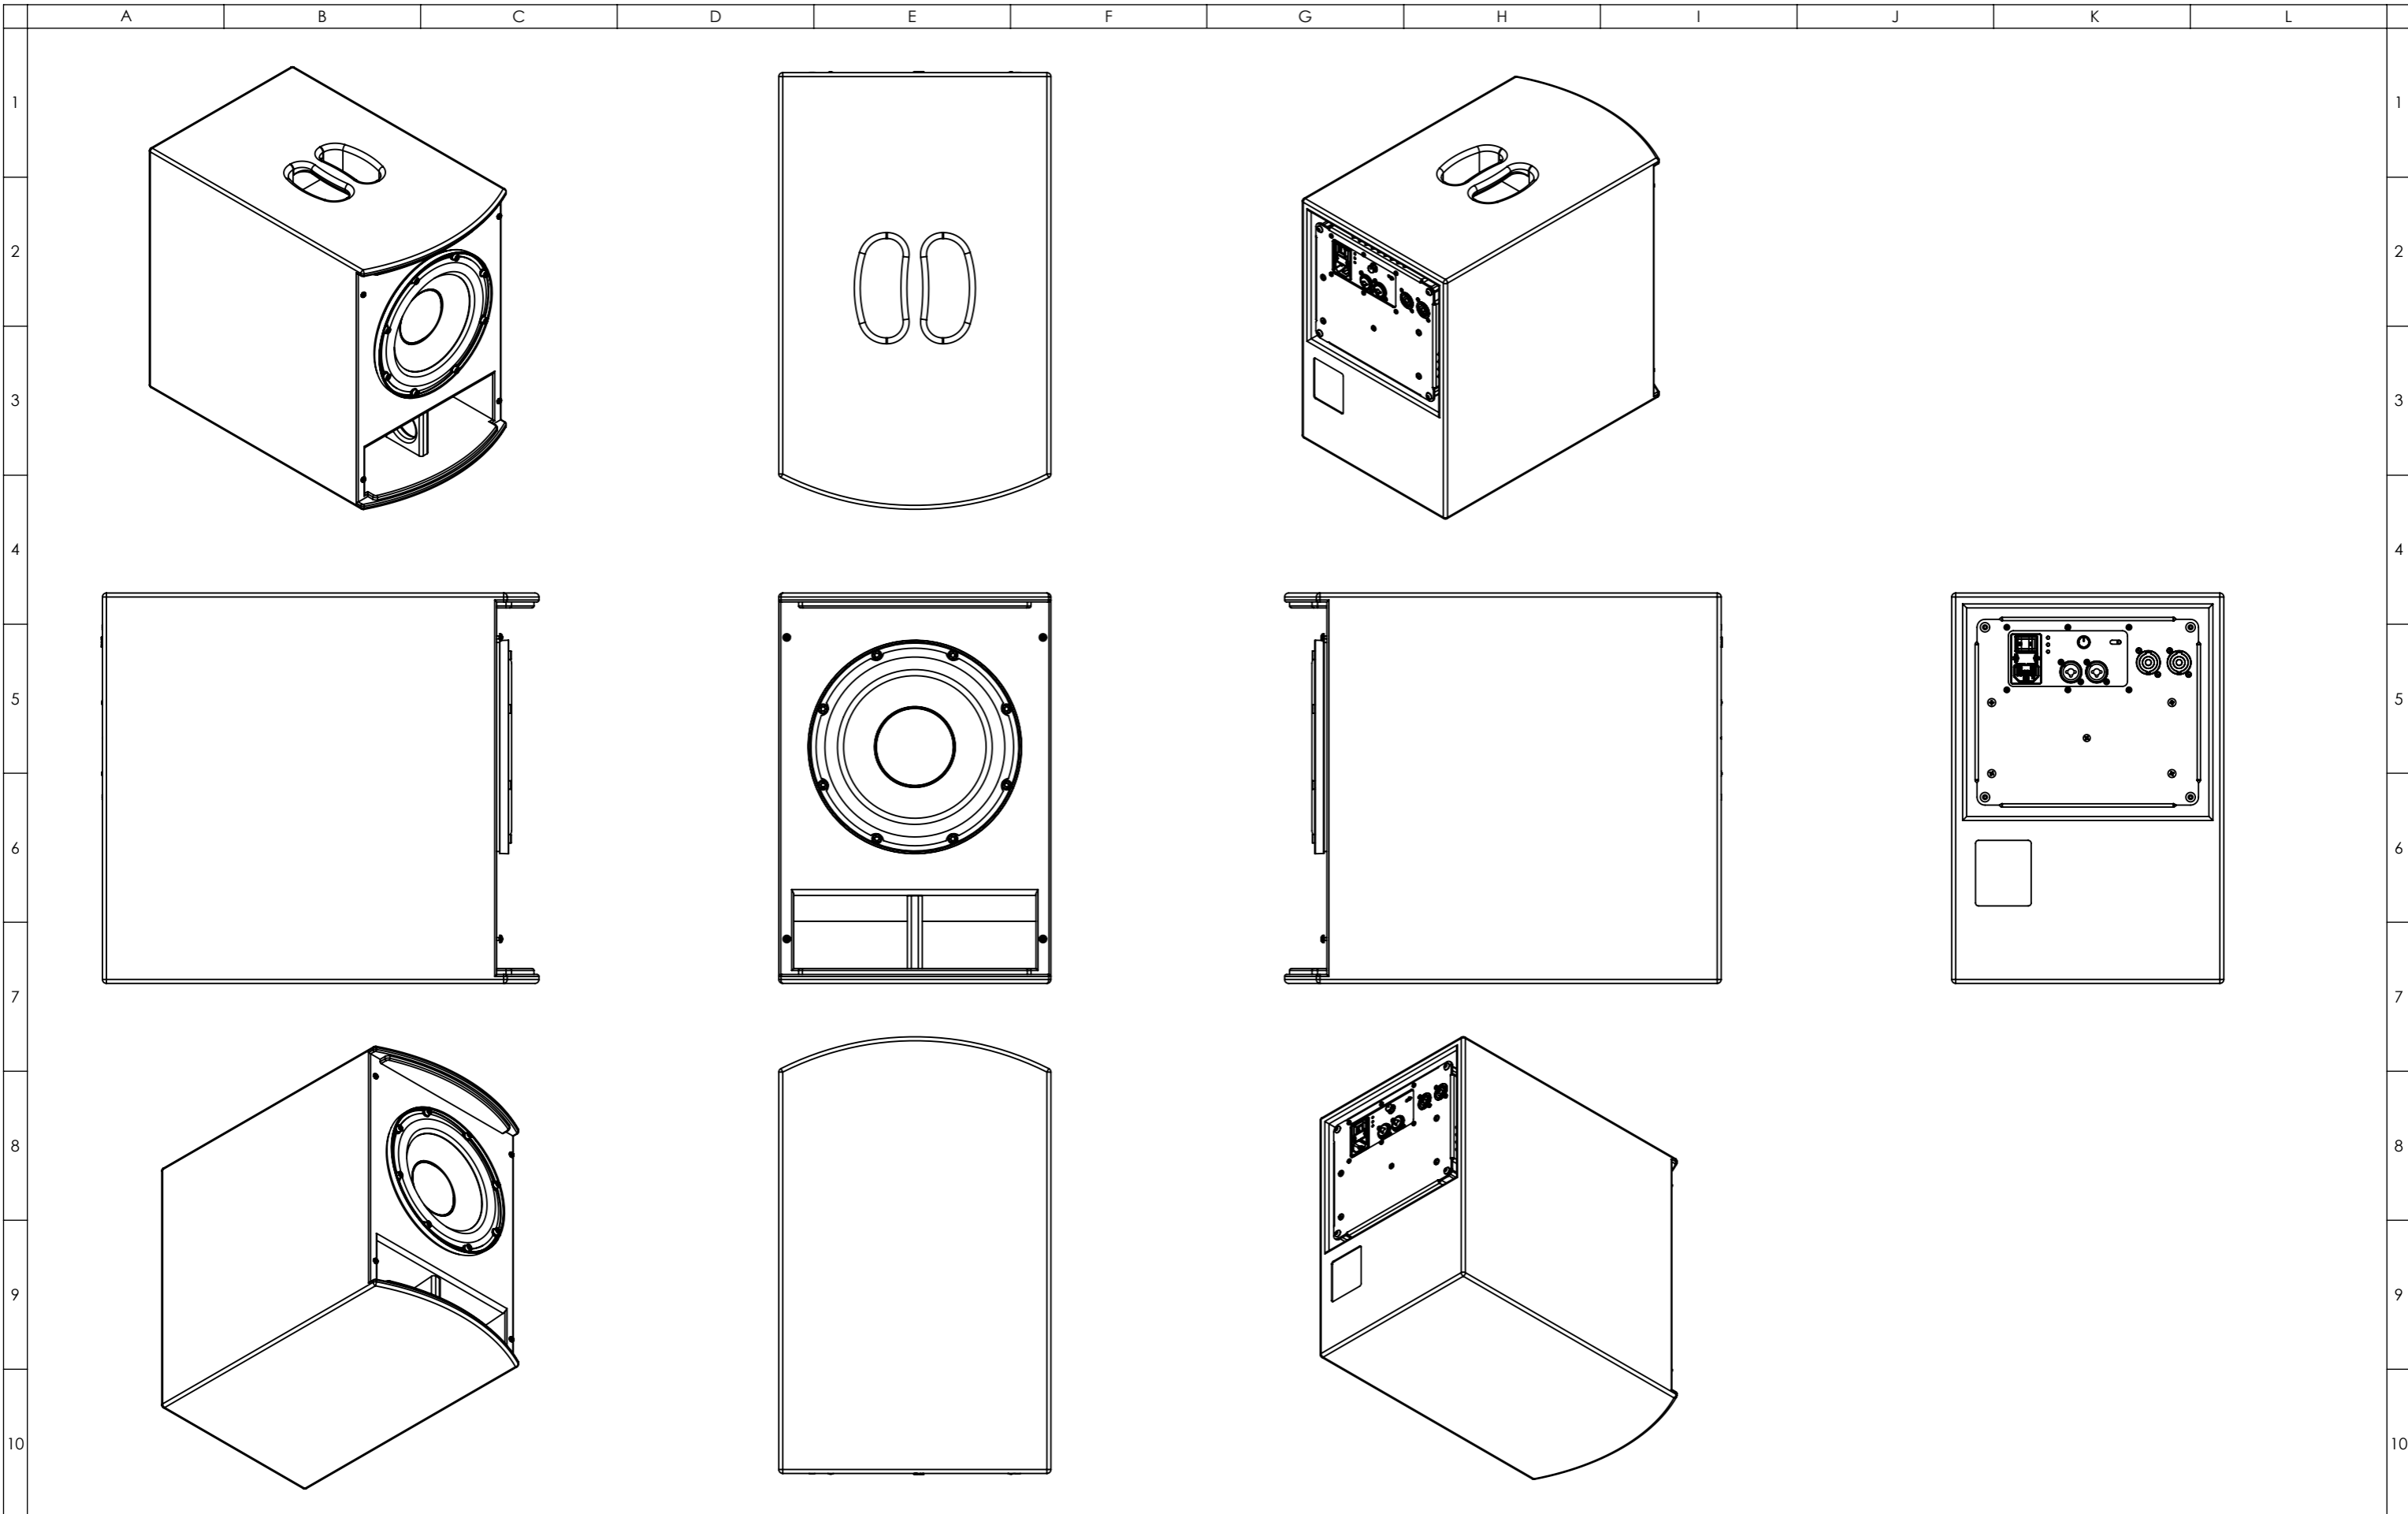

A3 Sheet Scale: 1:6

Drawn By: Mike Igglesden

22/05/2023

Filename:

SB8A-F1-TD=T0146-00

Funktion-One Research LTD
 Hoyle, Beare Green, Dorking, Surrey, RH5 4PS, UK
 mail@funktion-one.com +44 (0)1306 712820

Sheet: No Grille
 Funktion-One Product Technical Drawing

A3 Sheet Scale: 1:6

Drawn By: Mike Igglesden 22/05/2023

Filename:

SB8A-F1-TD=T0146-00