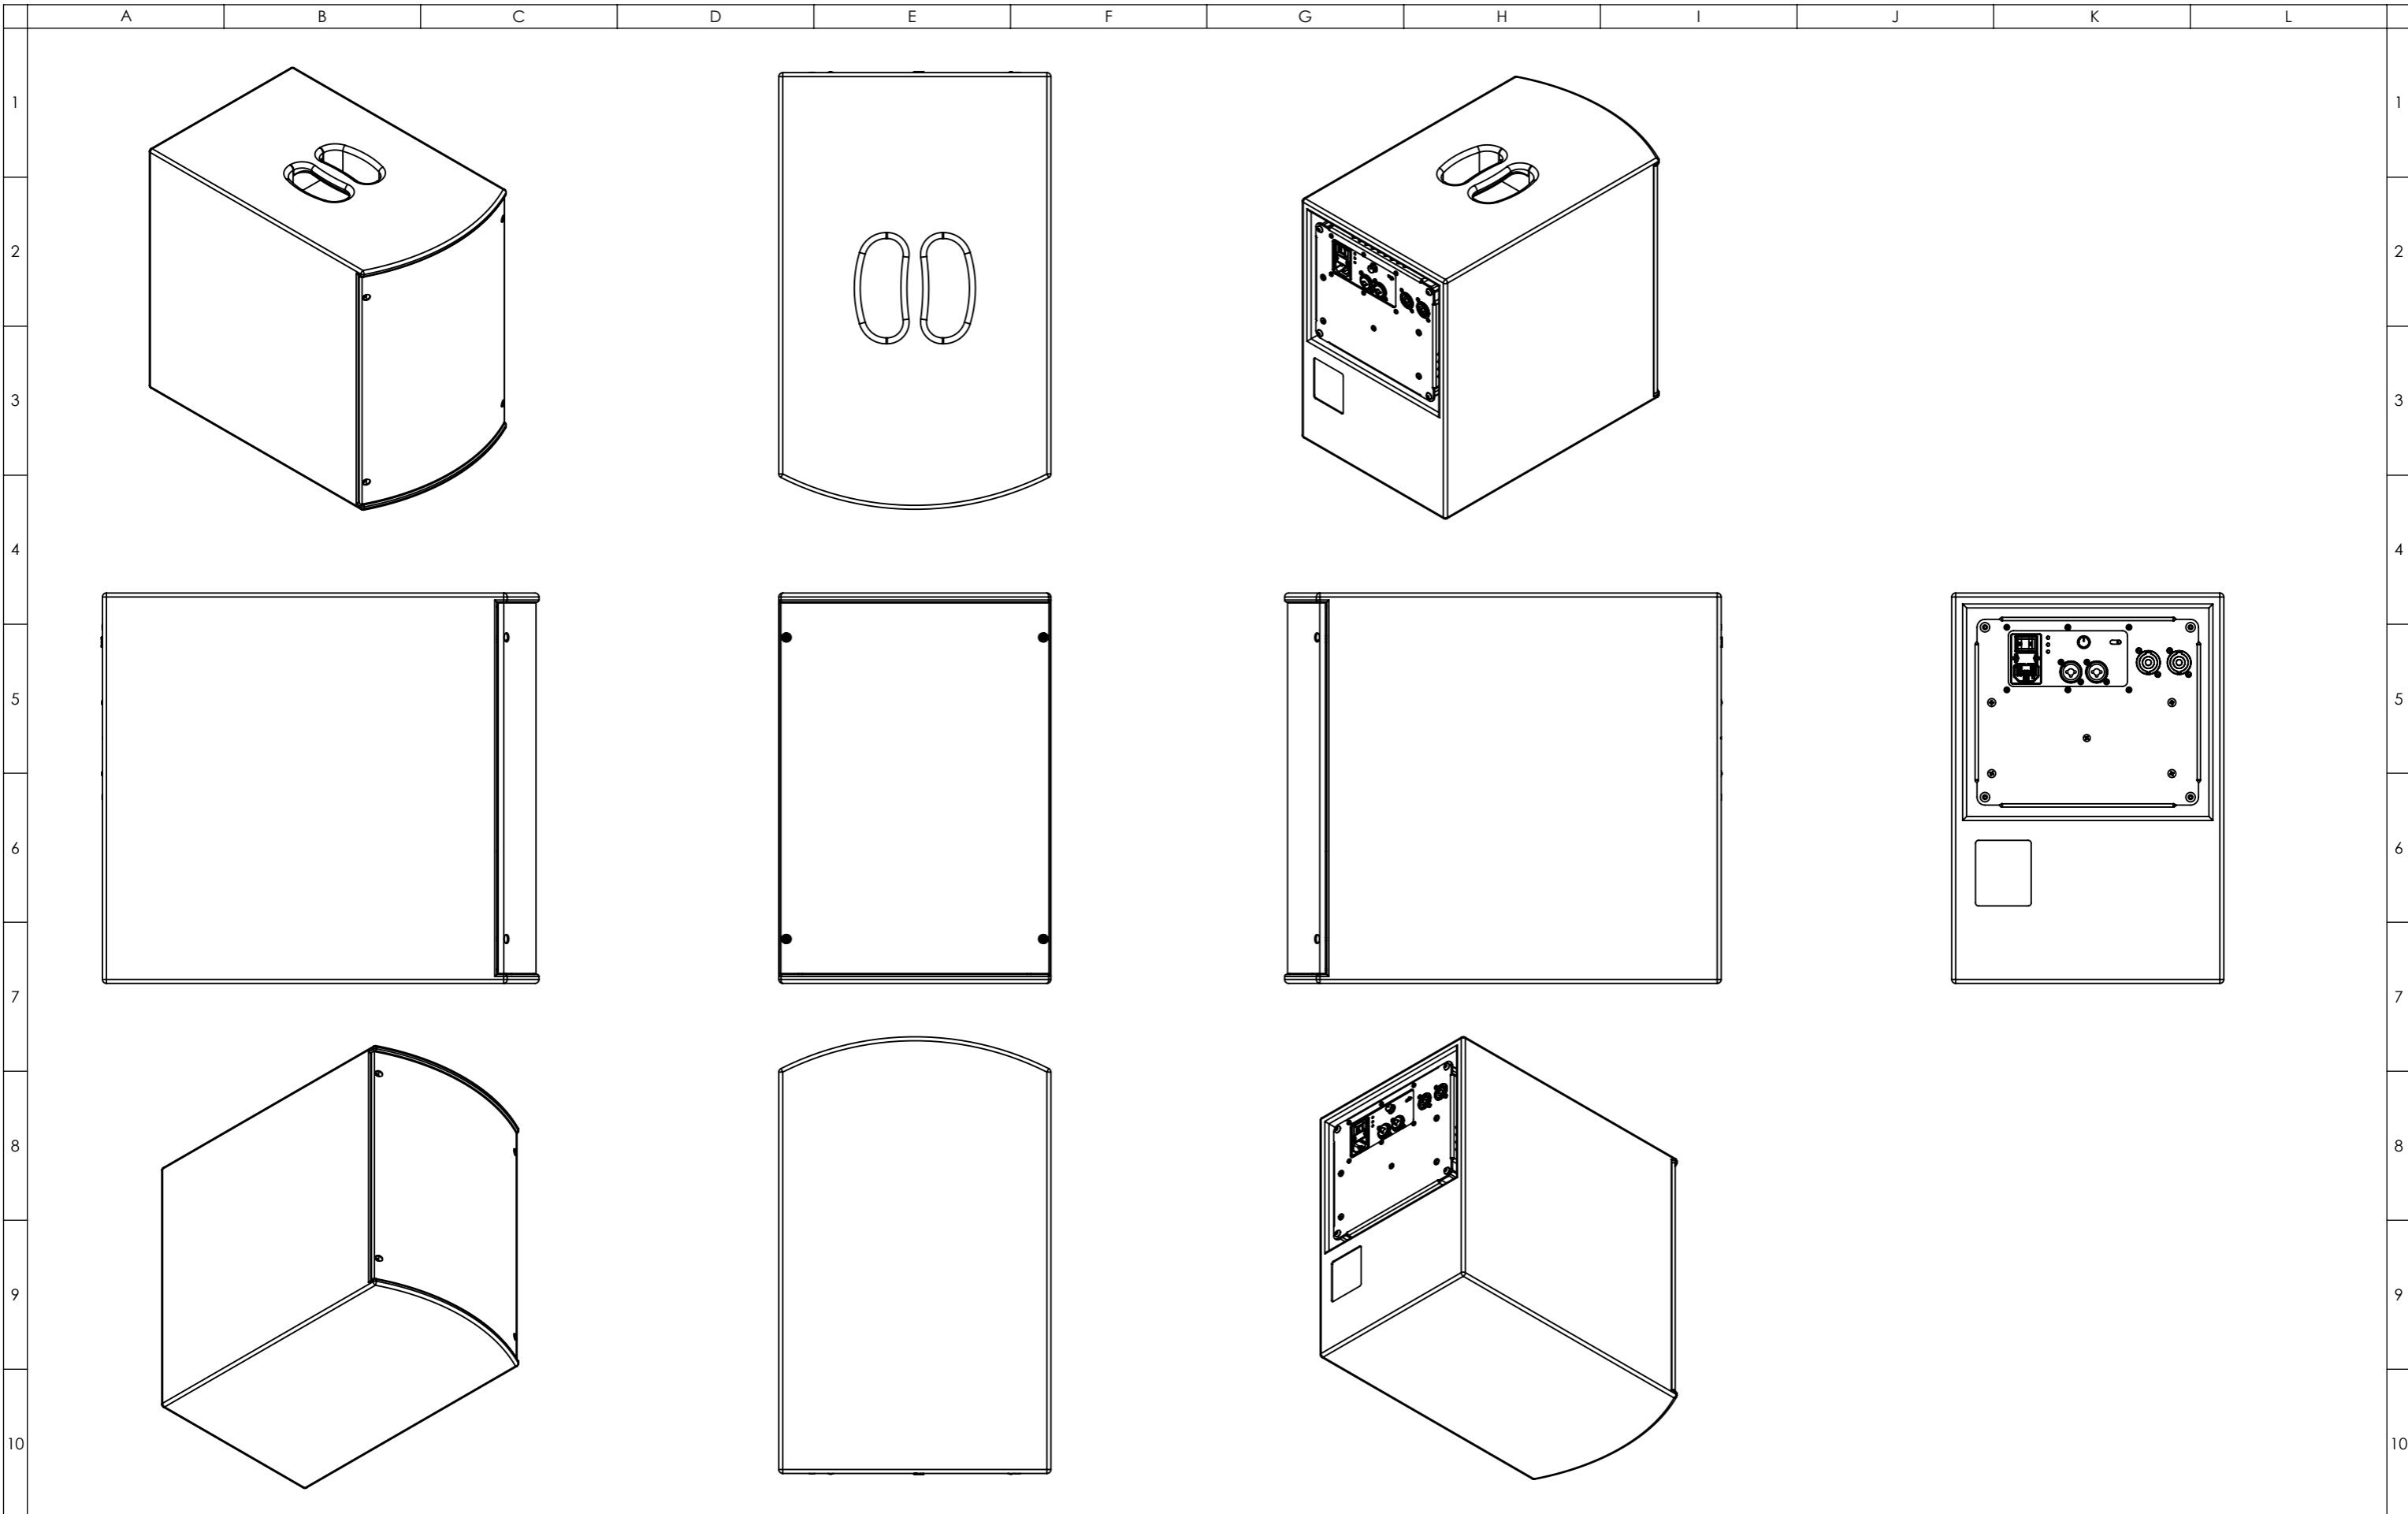

Funktion-One Research LTD
 Hoyle, Beare Green, Dorking, Surrey, RH5 4PS, UK
 mail@funktion-one.com +44 (0)1306 712820

Sheet: Dimensions

Funktion-One Product Technical Drawing

A3 Sheet Scale: 1:6

Filename:

Drawn By: Mike Igglesden

22/05/2023

SB8A-F1-TD=T0146-00

Funktion-One Research LTD
 Hoyle, Beare Green, Dorking, Surrey, RH5 4PS, UK
 mail@funktion-one.com +44 (0)1306 712820

Sheet: Standard
 Funktion-One Product Technical Drawing

A3 Sheet Scale: 1:6

Drawn By: Mike Igglesden

22/05/2023

Filename:

SB8A-F1-TD=T0146-00

Funktion-One Research LTD
 Hoyle, Beare Green, Dorking, Surrey, RH5 4PS, UK
 mail@funktion-one.com +44 (0)1306 712820

Sheet: No Grille
 Funktion-One Product Technical Drawing

A3 Sheet Scale: 1:6

Drawn By: Mike Igglesden 22/05/2023

Filename:

SB8A-F1-TD=T0146-00