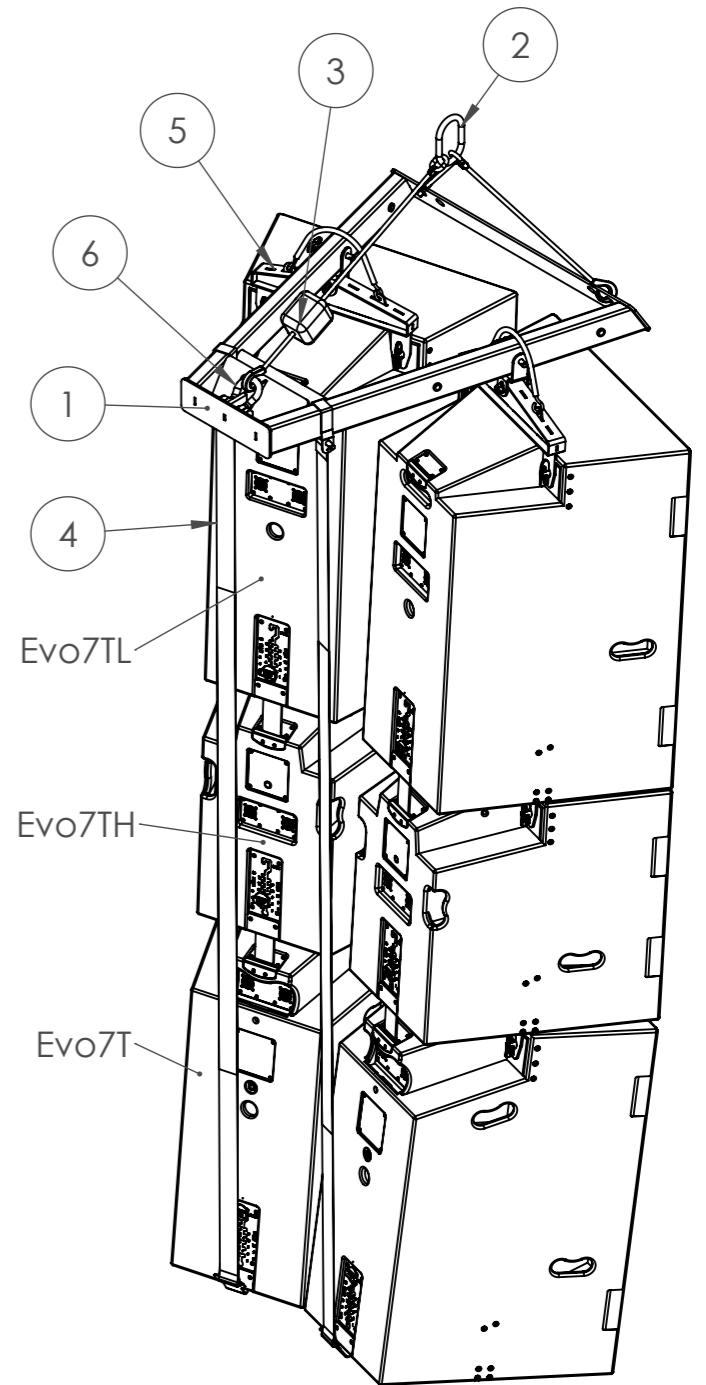

Example Array
- Speakers not included in accessory kit.

Funktion-One Research LTD
Hoyle, Beare Green, Dorking, Surrey, RH5 4PS, UK
mail@funktion-one.com +44 (0)1306 712820

Sheet: Detail Drawing
Funktion-One Accessory Drawing

A3 Sheet Scale: 1:18

Drawn By: Mike Igglesden

24/04/2023

Filename:

TSFK-2E7-F1-AD=T0162-00