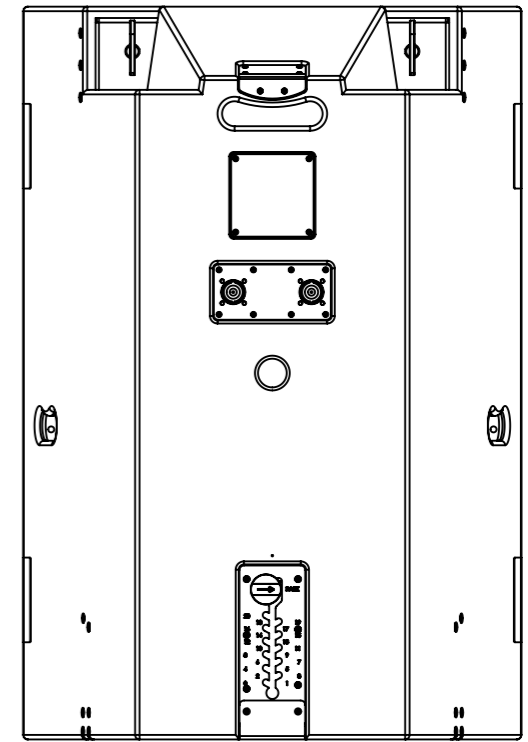

Funktion-One Research LTD
Hoyle, Beare Green, Dorking, Surrey, RH5 4PS, UK
mail@funktion-one.com +44 (0)1306 712820

Sheet: Standard
Funktion-One Product Technical Drawing

A3 Sheet Scale: 1:1
Filename:

Drawn By: Mike Igglesden 22/06/2021

Evo7TL-F1-TD=T0158-00