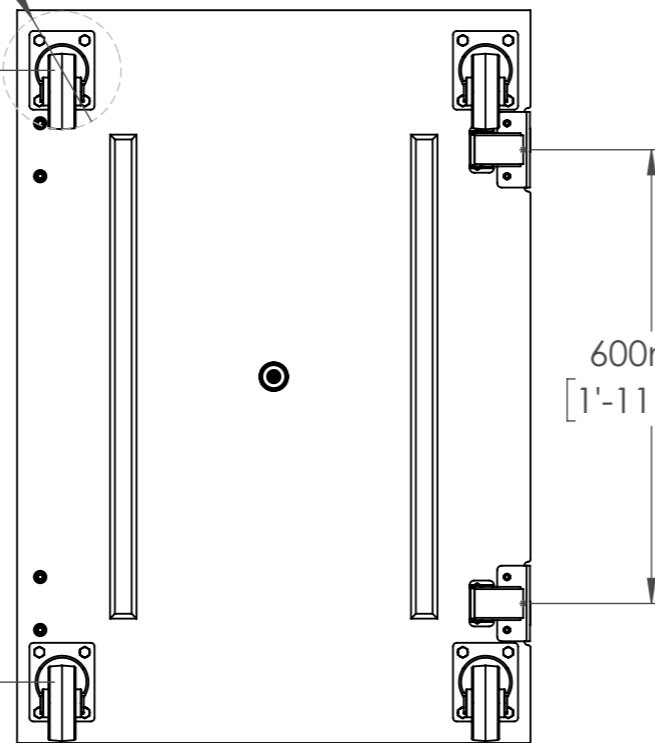

A3 Sheet Scale: 1:1
 Filename:

Drawn By: Mike Igglesden 22/06/2021

Evo7TL-F1-TD=T0158-00

Funktion-One Research LTD
 Hoyle, Beare Green, Dorking, Surrey, RH5 4PS, UK
 mail@funktion-one.com +44 (0)1306 712820

Sheet: Grille
 Funktion-One Product Technical Drawing

A3 Sheet Scale: 1:1
 Filename:

Drawn By: Mike Igglesden 22/06/2021

Evo7TL-F1-TD=T0158-00

Ø 156mm
[6 1/8"]

146mm
[5 3/4"]

809mm
[2'-7 7/8"]

600mm
[1'-11 5/8"]

560mm
[1'-10"]

969mm
[3'-2 1/8"]

Funktion-One Research LTD
Hoyle, Beare Green, Dorking, Surrey, RH5 4PS, UK
mail@funktion-one.com +44 (0)1306 712820

Sheet: Wheel Board
Funktion-One Product Technical Drawing

A3 Sheet Scale: 1:1
Filename:

Drawn By: Mike Igglesden 22/06/2021

Evo7TL-F1-TD=T0158-00