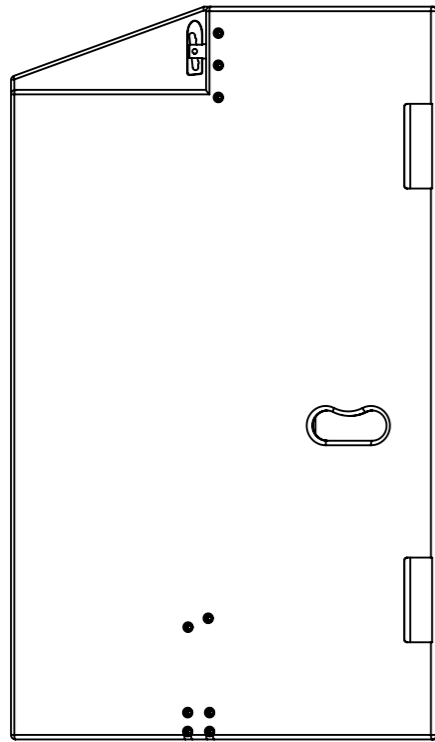

Funktion-One Research LTD
 Hoyle, Beare Green, Dorking, Surrey, RH5 4PS, UK
 mail@funktion-one.com +44 (0)1306 712820

Sheet: Dimensions
 Funktion-One Product Technical Drawing

A3 Sheet Scale: 1:1
 Filename:

Drawn By: Mike Igglesden 22/06/2021
Evo7TL-F1-TD=T0158-00

Funktion-One Research LTD
 Hoyle, Beare Green, Dorking, Surrey, RH5 4PS, UK
 mail@funktion-one.com +44 (0)1306 712820

Sheet: Standard
 Funktion-One Product Technical Drawing

A3 Sheet Scale: 1:1
 Filename:

Drawn By: Mike Igglesden 22/06/2021

Evo7TL-F1-TD=T0158-00

Funktion-One Research LTD
 Hoyle, Beare Green, Dorking, Surrey, RH5 4PS, UK
 mail@funktion-one.com +44 (0)1306 712820

Sheet: Grille
 Funktion-One Product Technical Drawing

A3 Sheet Scale: 1:1
 Filename:

Drawn By: Mike Igglesden 22/06/2021

Evo7TL-F1-TD=T0158-00

Ø 156mm
[6 1/8"]

146mm
[5 3/4"]

809mm
[2'-7 7/8"]

600mm
[1'-11 5/8"]