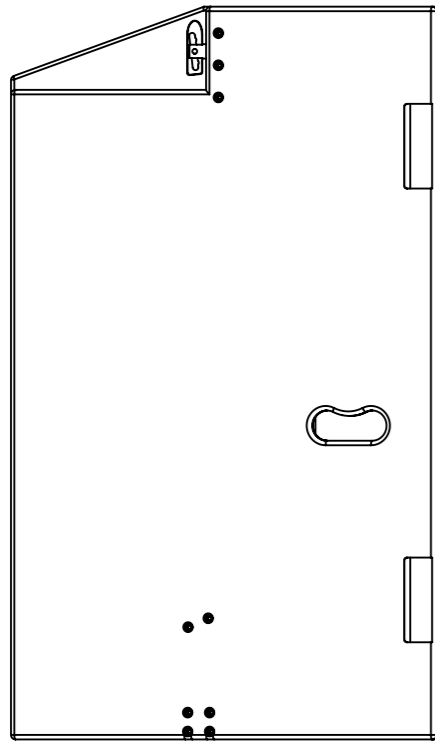

Funktion-One Research LTD
 Hoyle, Beare Green, Dorking, Surrey, RH5 4PS, UK
 mail@funktion-one.com +44 (0)1306 712820

Sheet: Dimensions
 Funktion-One Product Technical Drawing

A3 Sheet Scale: 1:1
 Filename:

Drawn By: Mike Igglesden 22/06/2021
Evo7TL-F1-TD=T0158-00

Funktion-One Research LTD
 Hoyle, Beare Green, Dorking, Surrey, RH5 4PS, UK
 mail@funktion-one.com +44 (0)1306 712820

Sheet: Standard
 Funktion-One Product Technical Drawing

A3 Sheet Scale: 1:1
 Filename:

Drawn By: Mike Igglesden 22/06/2021

Evo7TL-F1-TD=T0158-00

Funktion-One Research LTD
 Hoyle, Beare Green, Dorking, Surrey, RH5 4PS, UK
 mail@funktion-one.com +44 (0)1306 712820

Sheet: Grille
 Funktion-One Product Technical Drawing

A3 Sheet Scale: 1:1
 Filename:

Drawn By: Mike Igglesden 22/06/2021

Evo7TL-F1-TD=T0158-00

Ø 156mm
[6 1/8"]

146mm
[5 3/4"]

809mm
[2'-7 7/8"]

600mm
[1'-11 5/8"]