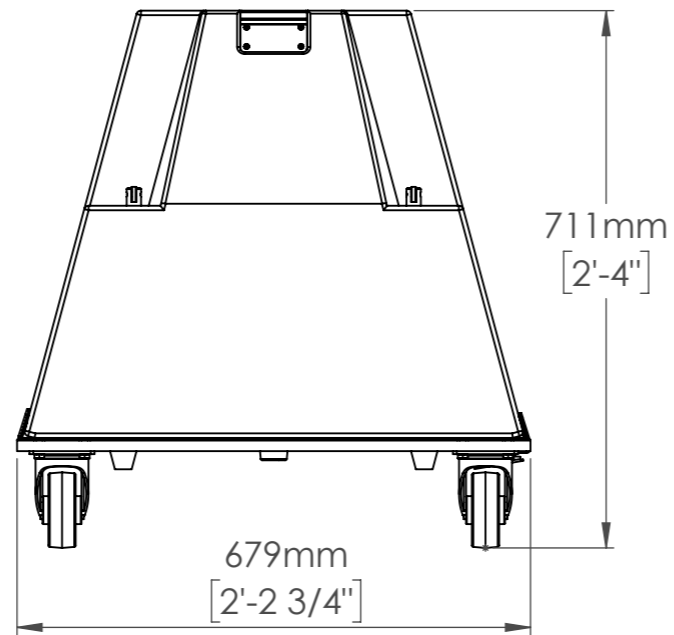

A3 Sheet Scale: 1:1
 Filename:

Drawn By: Mike Igglesden 22/06/2021

Evo7TL-F1-TD=T0158-00

Funktion-One Research LTD
 Hoyle, Beare Green, Dorking, Surrey, RH5 4PS, UK
 mail@funktion-one.com +44 (0)1306 712820

Sheet: Grille
 Funktion-One Product Technical Drawing

A3 Sheet Scale: 1:1
 Filename:

Drawn By: Mike Igglesden 22/06/2021

Evo7TL-F1-TD=T0158-00

Ø 156mm
[6 1/8"]

146mm
[5 3/4"]

809mm
[2'-7 7/8"]

600mm
[1'-11 5/8"]

560mm
[1'-10"]

969mm
[3'-2 1/8"]

Funktion-One Research LTD
Hoyle, Beare Green, Dorking, Surrey, RH5 4PS, UK
mail@funktion-one.com +44 (0)1306 712820

Sheet: Wheel Board
Funktion-One Product Technical Drawing