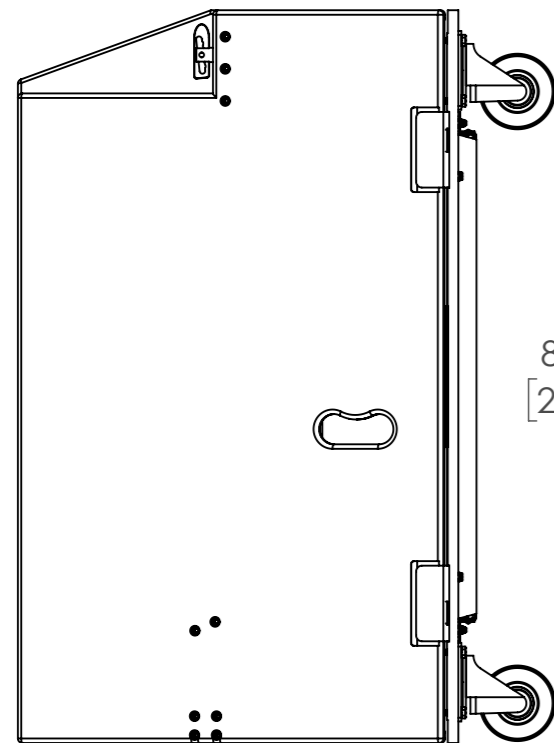

A3 Sheet Scale: 1:1
 Filename:

Drawn By: Mike Igglesden 22/06/2021

Evo7TL-F1-TD=T0158-00

Funktion-One Research LTD
 Hoyle, Beare Green, Dorking, Surrey, RH5 4PS, UK
 mail@funktion-one.com +44 (0)1306 712820

Sheet: Grille
 Funktion-One Product Technical Drawing

A3 Sheet Scale: 1:1
 Filename:

Drawn By: Mike Igglesden 22/06/2021

Evo7TL-F1-TD=T0158-00

Ø 156mm
[6 1/8"]

146mm
[5 3/4"]

809mm
[2'-7 7/8"]

600mm
[1'-11 5/8"]

560mm
[1'-10"]

969mm
[3'-2 1/8"]

Funktion-One Research LTD
Hoyle, Beare Green, Dorking, Surrey, RH5 4PS, UK
mail@funktion-one.com +44 (0)1306 712820

Sheet: Wheel Board
Funktion-One Product Technical Drawing

A3 Sheet Scale: 1:1
Filename:

Drawn By: Mike Igglesden 22/06/2021

Evo7TL-F1-TD=T0158-00