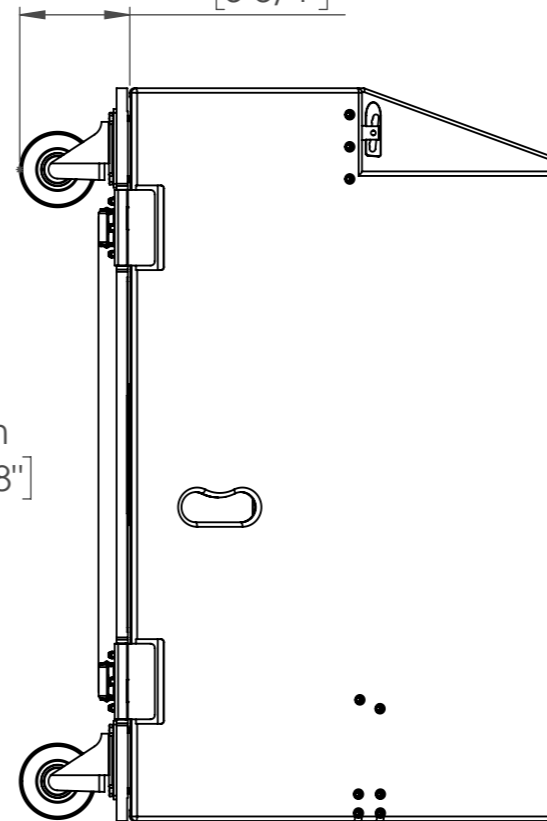

A3 Sheet Scale: 1:1
 Filename:

Drawn By: Mike Igglesden 22/06/2021

Evo7TL-F1-TD=T0158-00

Funktion-One Research LTD
 Hoyle, Beare Green, Dorking, Surrey, RH5 4PS, UK
 mail@funktion-one.com +44 (0)1306 712820

Sheet: Grille
 Funktion-One Product Technical Drawing

A3 Sheet Scale: 1:1
 Filename:

Drawn By: Mike Igglesden 22/06/2021

Evo7TL-F1-TD=T0158-00

Ø 156mm
[6 1/8"]

146mm
[5 3/4"]

809mm
[2'-7 7/8"]

600mm
[1'-11 5/8"]

560mm
[1'-10"]

969mm
[3'-2 1/8"]

Funktion-One Research LTD
Hoyle, Beare Green, Dorking, Surrey, RH5 4PS, UK
mail@funktion-one.com +44 (0)1306 712820

Sheet: Wheel Board
Funktion-One Product Technical Drawing

A3 Sheet Scale: 1:1
Filename:

Drawn By: Mike Igglesden 22/06/2021

Evo7TL-F1-TD=T0158-00