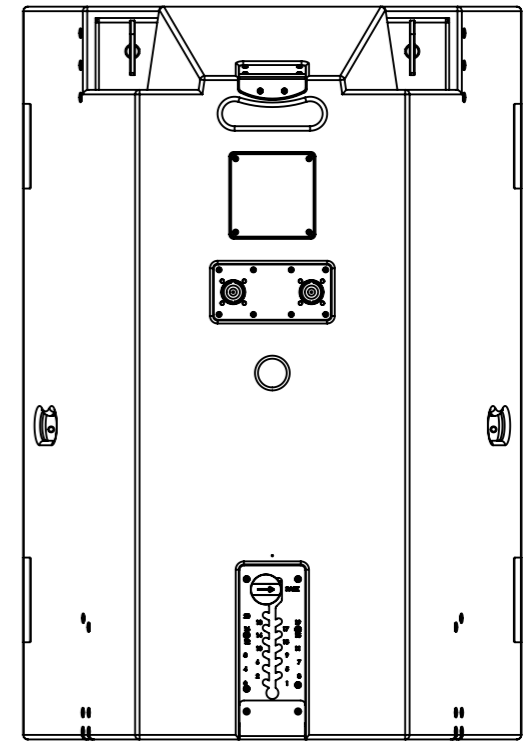

Funktion-One Research LTD
 Hoyle, Beare Green, Dorking, Surrey, RH5 4PS, UK
 mail@funktion-one.com +44 (0)1306 712820

Sheet: Dimensions
 Funktion-One Product Technical Drawing

A3 Sheet Scale: 1:1
 Filename:

Drawn By: Mike Igglesden 22/06/2021
Evo7TL-F1-TD=T0158-00

Funktion-One Research LTD
 Hoyle, Beare Green, Dorking, Surrey, RH5 4PS, UK
 mail@funktion-one.com +44 (0)1306 712820

Sheet: Standard
 Funktion-One Product Technical Drawing

A3 Sheet Scale: 1:1
 Filename:

Drawn By: Mike Igglesden 22/06/2021

Evo7TL-F1-TD=T0158-00

Funktion-One Research LTD
 Hoyle, Beare Green, Dorking, Surrey, RH5 4PS, UK
 mail@funktion-one.com +44 (0)1306 712820

Sheet: Grille
 Funktion-One Product Technical Drawing

A3 Sheet Scale: 1:1
 Filename:

Drawn By: Mike Igglesden 22/06/2021

Evo7TL-F1-TD=T0158-00

Ø 156mm
[6 1/8"]

146mm
[5 3/4"]

809mm
[2'-7 7/8"]

600mm
[1'-11 5/8"]