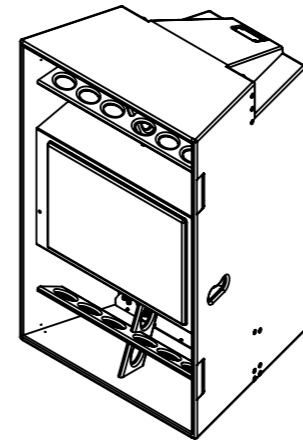

Funktion-One Research LTD
Hoyle, Beare Green, Dorking, Surrey, RH5 4PS, UK
mail@funktion-one.com +44 (0)1306 712820

Sheet: Standard
Funktion-One Product Technical Drawing

A3 Sheet Scale: 1:1
Filename:

Drawn By: Mike Igglesden 22/06/2021

Evo7TL-F1-TD=T0158-00