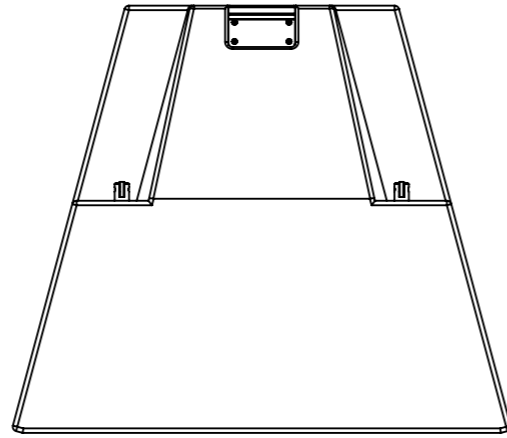

Drawn By: Mike Igglesden 22/06/2021
Evo7TL-F1-TD=T0158-00

Funktion-One Research LTD
 Hoyle, Beare Green, Dorking, Surrey, RH5 4PS, UK
 mail@funktion-one.com +44 (0)1306 712820

Sheet: Standard
 Funktion-One Product Technical Drawing

A3 Sheet Scale: 1:1
 Filename:

Drawn By: Mike Igglesden 22/06/2021

Evo7TL-F1-TD=T0158-00

Funktion-One Research LTD
 Hoyle, Beare Green, Dorking, Surrey, RH5 4PS, UK
 mail@funktion-one.com +44 (0)1306 712820

Sheet: Grille
 Funktion-One Product Technical Drawing

A3 Sheet Scale: 1:1
 Filename:

Drawn By: Mike Igglesden 22/06/2021

Evo7TL-F1-TD=T0158-00

Ø 156mm
[6 1/8"]

146mm
[5 3/4"]

809mm
[2'-7 7/8"]

600mm
[1'-11 5/8"]