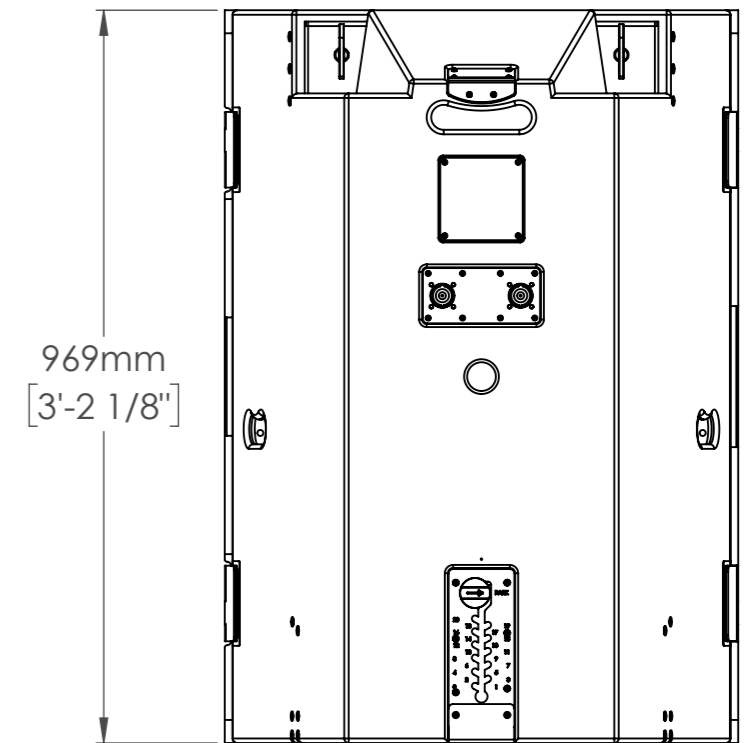

Sheet: Grille
 Funktion-One Product Technical Drawing

A3 Sheet Scale: 1:1
 Filename:

Drawn By: Mike Igglesden 22/06/2021

Evo7TL-F1-TD=T0158-00

Ø 156mm
[6 1/8"]

146mm
[5 3/4"]

809mm
[2'-7 7/8"]

600mm
[1'-11 5/8"]

560mm
[1'-10"]

969mm
[3'-2 1/8"]

Funktion-One Research LTD
Hoyle, Beare Green, Dorking, Surrey, RH5 4PS, UK
mail@funktion-one.com +44 (0)1306 712820

Sheet: Wheel Board
Funktion-One Product Technical Drawing

A3 Sheet Scale: 1:1
Filename:

Drawn By: Mike Igglesden 22/06/2021

Evo7TL-F1-TD=T0158-00