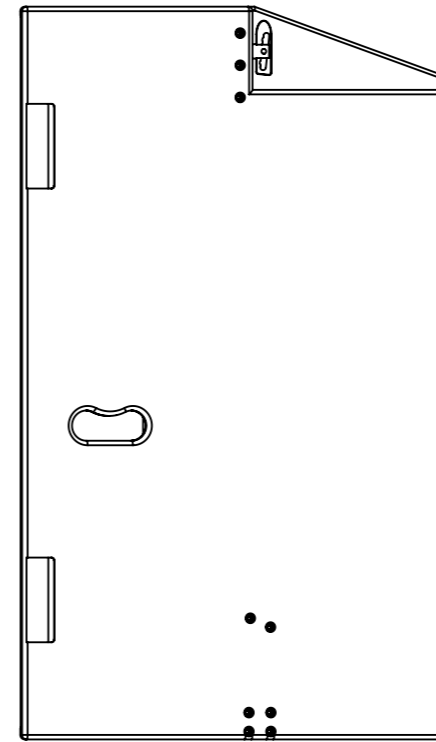

Funktion-One Research LTD
 Hoyle, Beare Green, Dorking, Surrey, RH5 4PS, UK
 mail@funktion-one.com +44 (0)1306 712820

Sheet: Dimensions
 Funktion-One Product Technical Drawing

A3 Sheet Scale: 1:1
 Filename:

Drawn By: Mike Igglesden 22/06/2021
Evo7TL-F1-TD=T0158-00

Funktion-One Research LTD
 Hoyle, Beare Green, Dorking, Surrey, RH5 4PS, UK
 mail@funktion-one.com +44 (0)1306 712820

Sheet: Standard
 Funktion-One Product Technical Drawing

A3 Sheet Scale: 1:1
 Filename:

Drawn By: Mike Igglesden 22/06/2021

Evo7TL-F1-TD=T0158-00

Funktion-One Research LTD
 Hoyle, Beare Green, Dorking, Surrey, RH5 4PS, UK
 mail@funktion-one.com +44 (0)1306 712820

Sheet: Grille
 Funktion-One Product Technical Drawing

A3 Sheet Scale: 1:1
 Filename:

Drawn By: Mike Igglesden 22/06/2021

Evo7TL-F1-TD=T0158-00

Ø 156mm
[6 1/8"]

146mm
[5 3/4"]

809mm
[2'-7 7/8"]

600mm
[1'-11 5/8"]