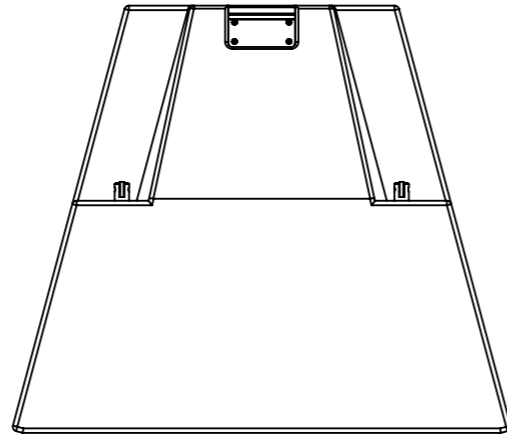

Funktion-One Research LTD
 Hoyle, Beare Green, Dorking, Surrey, RH5 4PS, UK
 mail@funktion-one.com +44 (0)1306 712820

Sheet: Dimensions
 Funktion-One Product Technical Drawing

A3 Sheet Scale: 1:1
 Filename:

Drawn By: Mike Igglesden 22/06/2021
Evo7TL-F1-TD=T0158-00

Funktion-One Research LTD
 Hoyle, Beare Green, Dorking, Surrey, RH5 4PS, UK
 mail@funktion-one.com +44 (0)1306 712820

Sheet: Standard
 Funktion-One Product Technical Drawing

Sheet: Grille
 Funktion-One Product Technical Drawing

A3 Sheet Scale: 1:1
 Filename:

Drawn By: Mike Igglesden 22/06/2021

Evo7TL-F1-TD=T0158-00

Ø 156mm
[6 1/8"]

146mm
[5 3/4"]

809mm
[2'-7 7/8"]

600mm
[1'-11 5/8"]