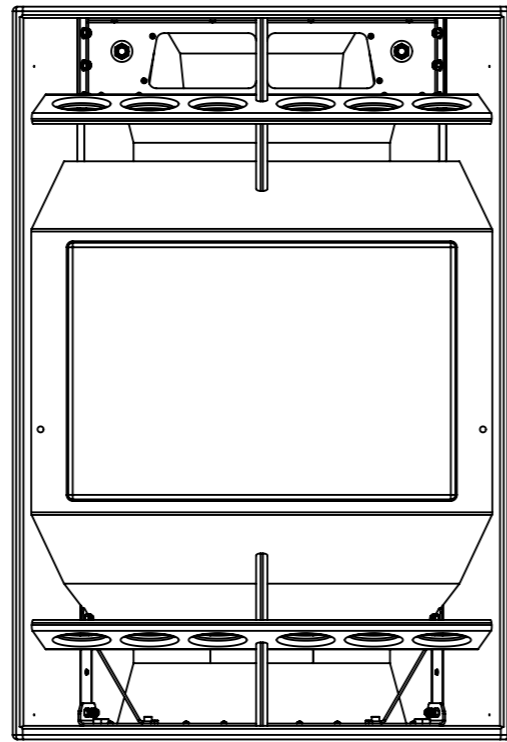

Funktion-One Research LTD
Hoyle, Beare Green, Dorking, Surrey, RH5 4PS, UK
mail@funktion-one.com +44 (0)1306 712820

Sheet: Standard
Funktion-One Product Technical Drawing

A3 Sheet Scale: 1:1
Filename:

Drawn By: Mike Igglesden 22/06/2021

Evo7TL-F1-TD=T0158-00