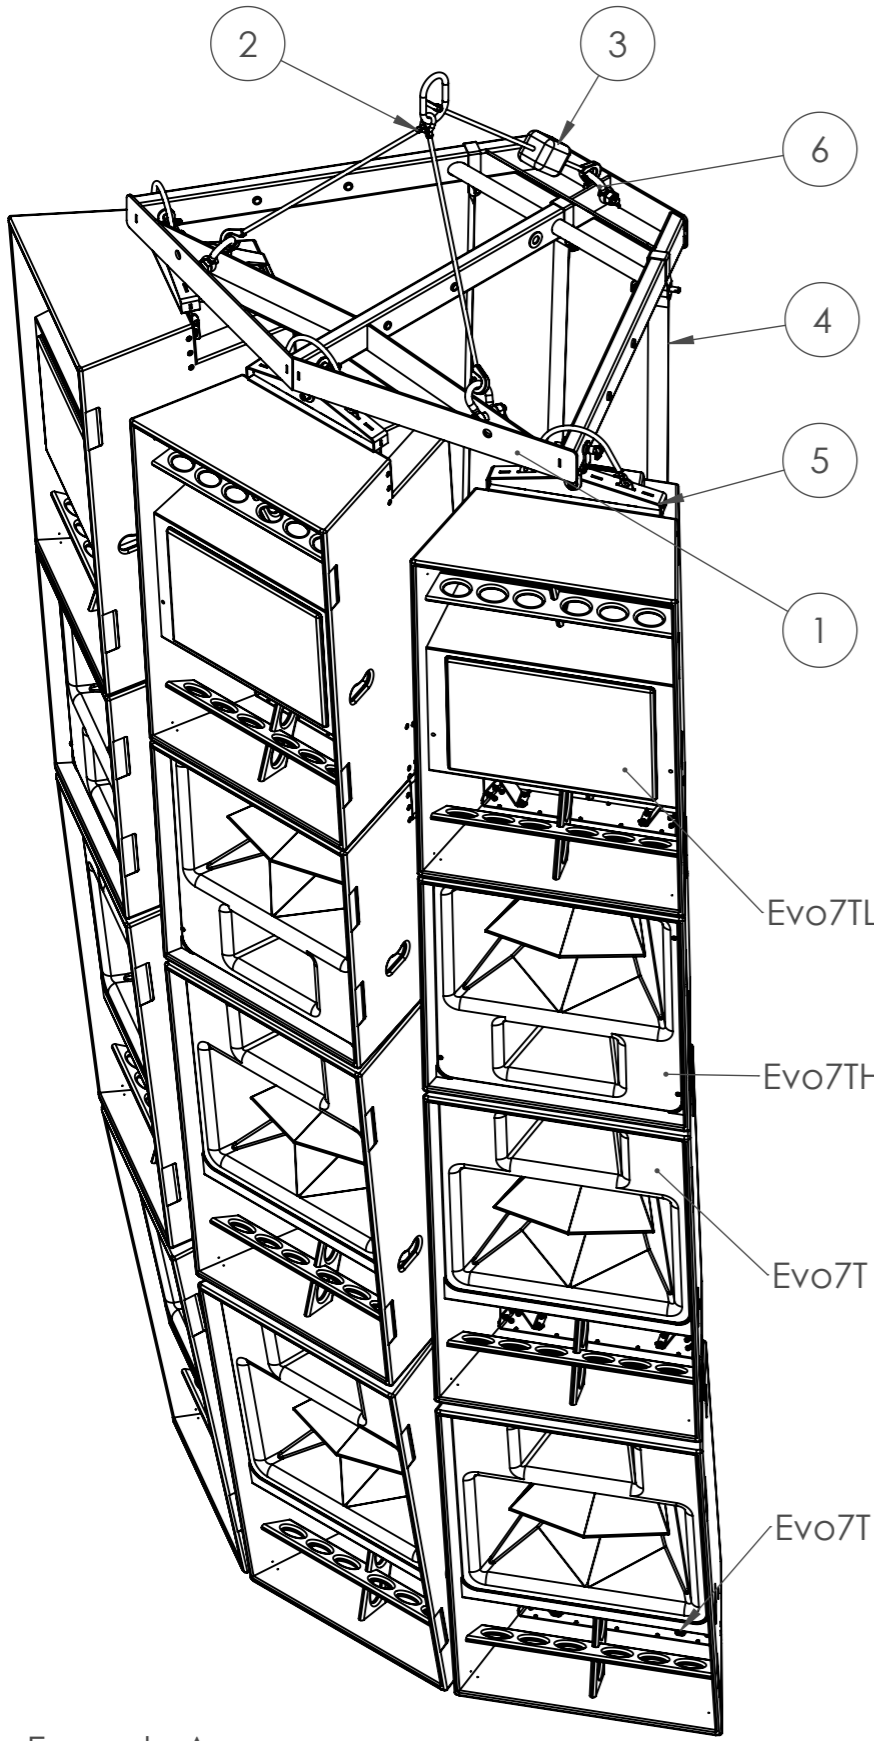

TSFK-3E7
TOURING STEREO FLY KIT FOR 3 WIDE ARRAYS OF EVOLUTION 7T SERIES LOUDSPEAKERS

This kit includes every accessory required to hang two, three wide arrays of the Evo7T Evo7TH & Evo7TL loudspeakers. Up to 4 rows of loudspeakers can be arrayed. Cabinet working load limit 350kg

ITEM	ACCESSORY PART	WEIGHT	QUANTITY
1	FG-2E7 - FLYING GRID	40KG	3
2	CB-2E7 - CHAIN BRIDLE	2.5KG	3
3	H-505 - CHAIN HOIST	9KG	3
4	TS-E7 - TILT STRAP	1.5KG	6
5	CH-E7 - COLUMN HANGER	3.5KG	6
6	SH-325 - 3.25T BOW SHACKLE	0.7KG	6

Each array without loudspeakers weighs 68.5kg

LOUDSPEAKER	WEIGHT
EVO7T	70KG
EVO7TH	44KG
EVO7TL	61KG

Example Array -
Speakers not included in accessory kit.