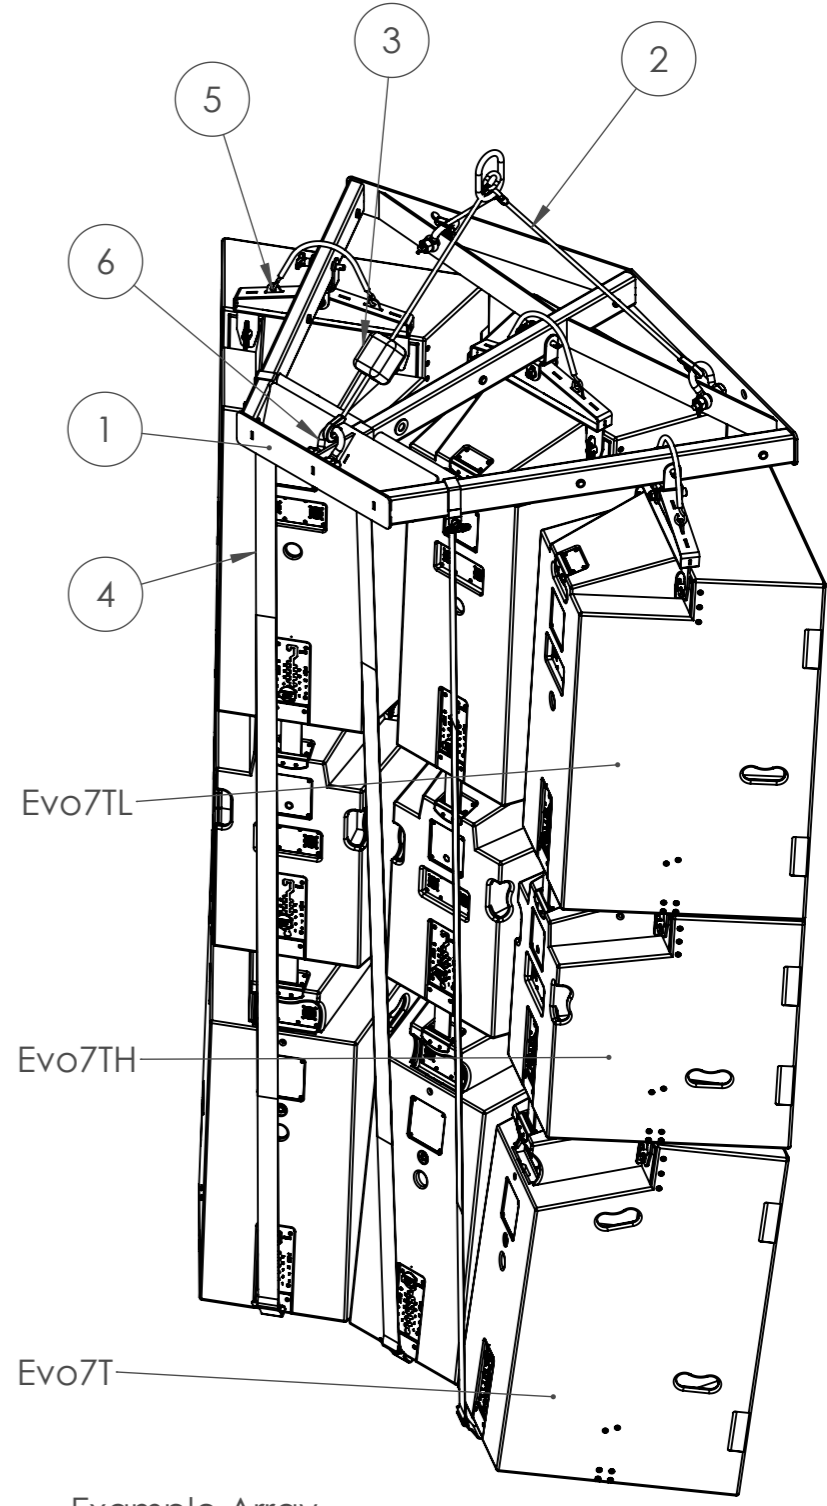

Example Array -
Speakers not included in accessory kit.

Funktion-One Research LTD
Hoyle, Beare Green, Dorking, Surrey, RH5 4PS, UK
mail@funktion-one.com +44 (0)1306 712820

Sheet: Detail Drawing
Funktion-One Accessory Drawing

A3 Sheet Scale: 1:18
Filename:

Drawn By: Mike Igglesden 24/05/2023
TSFK-3E7-F1-AD=T0163-00