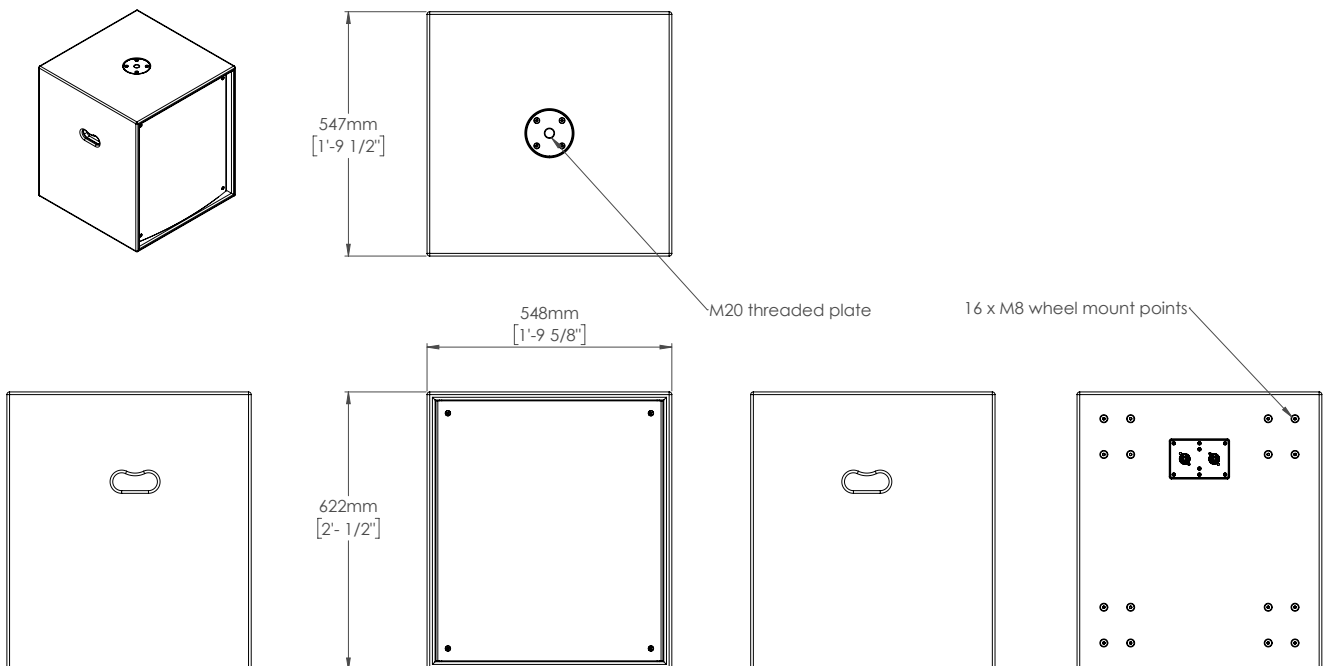

Dimensions in Metric and Imperial

DO039-01