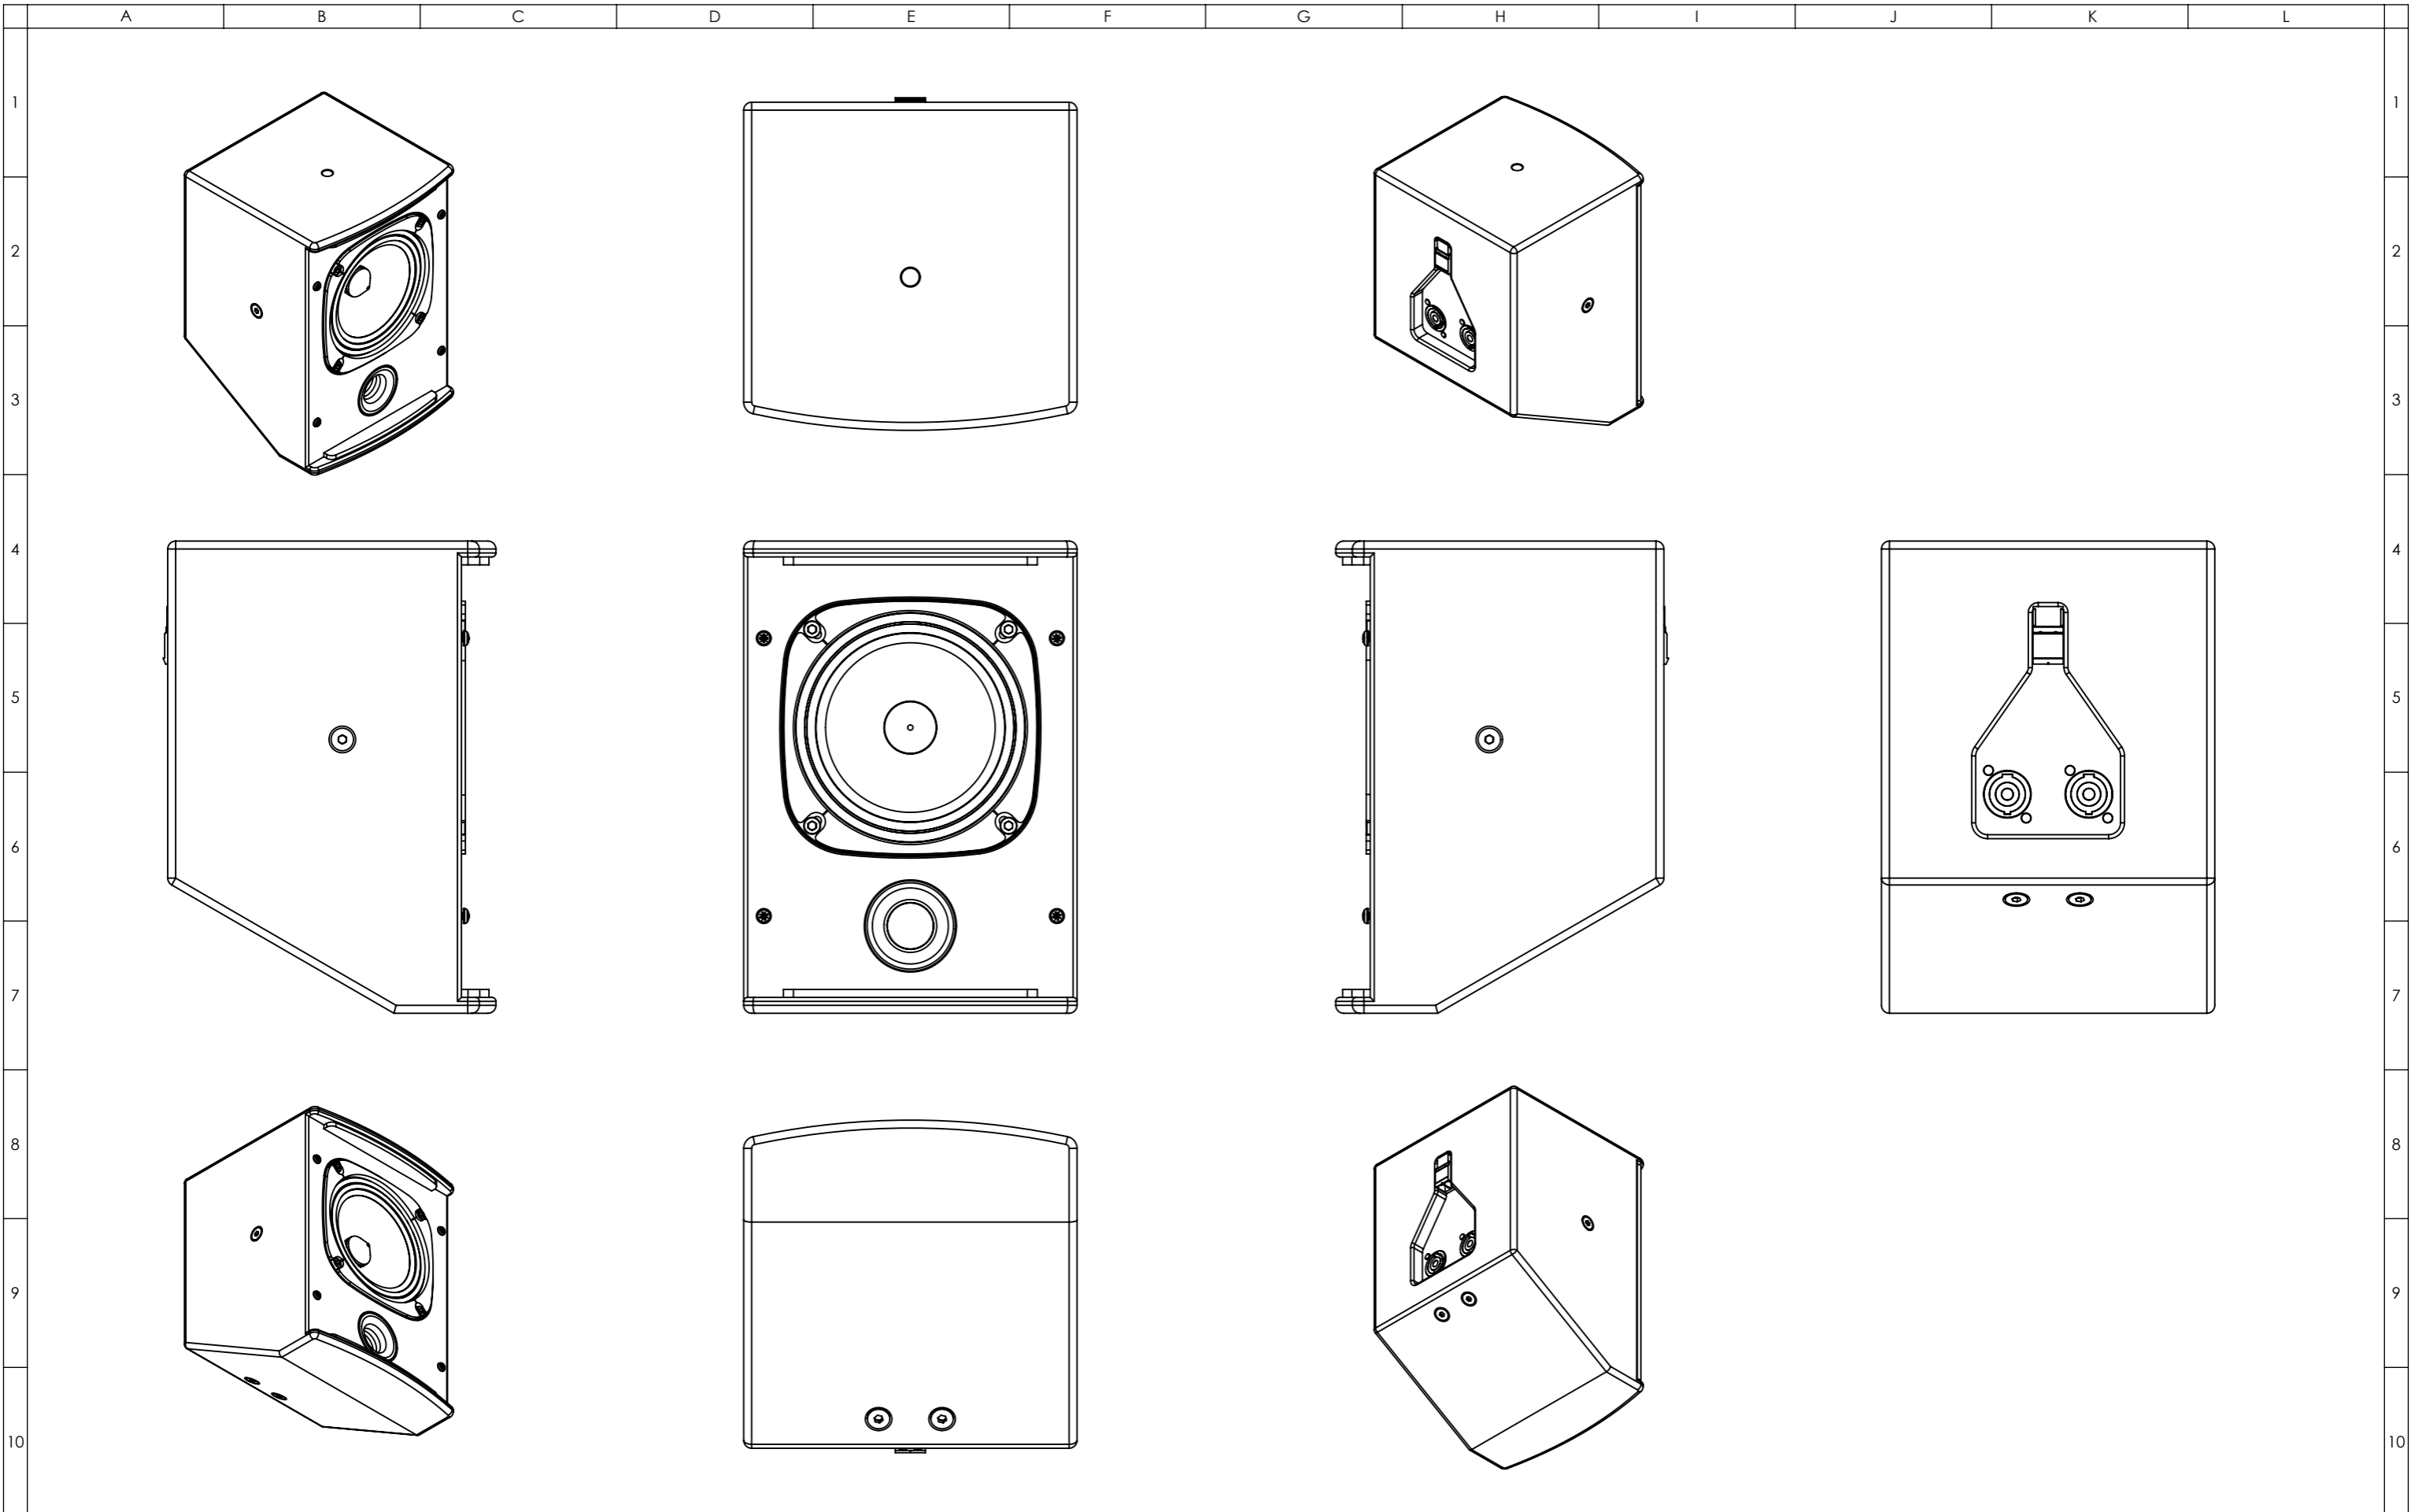

Drawn By: Mike Igglesden

15/09/2022

F5.2-F1-TD=T0035-01

Funktion-One Research LTD
 Hoyle, Beare Green, Dorking, Surrey, RH5 4PS, UK
 mail@funktion-one.com +44 (0)1306 712820

Sheet: Standard
 Funktion-One Product Technical Drawing

A3 Sheet Scale: 1:3

Drawn By: Mike Igglesden

15/09/2022

Filename:

F5.2-F1-TD=T0035-01

Funktion-One Research LTD
 Hoyle, Beare Green, Dorking, Surrey, RH5 4PS, UK
 mail@funktion-one.com +44 (0)1306 712820

Sheet: No Grille
 Funktion-One Product Technical Drawing