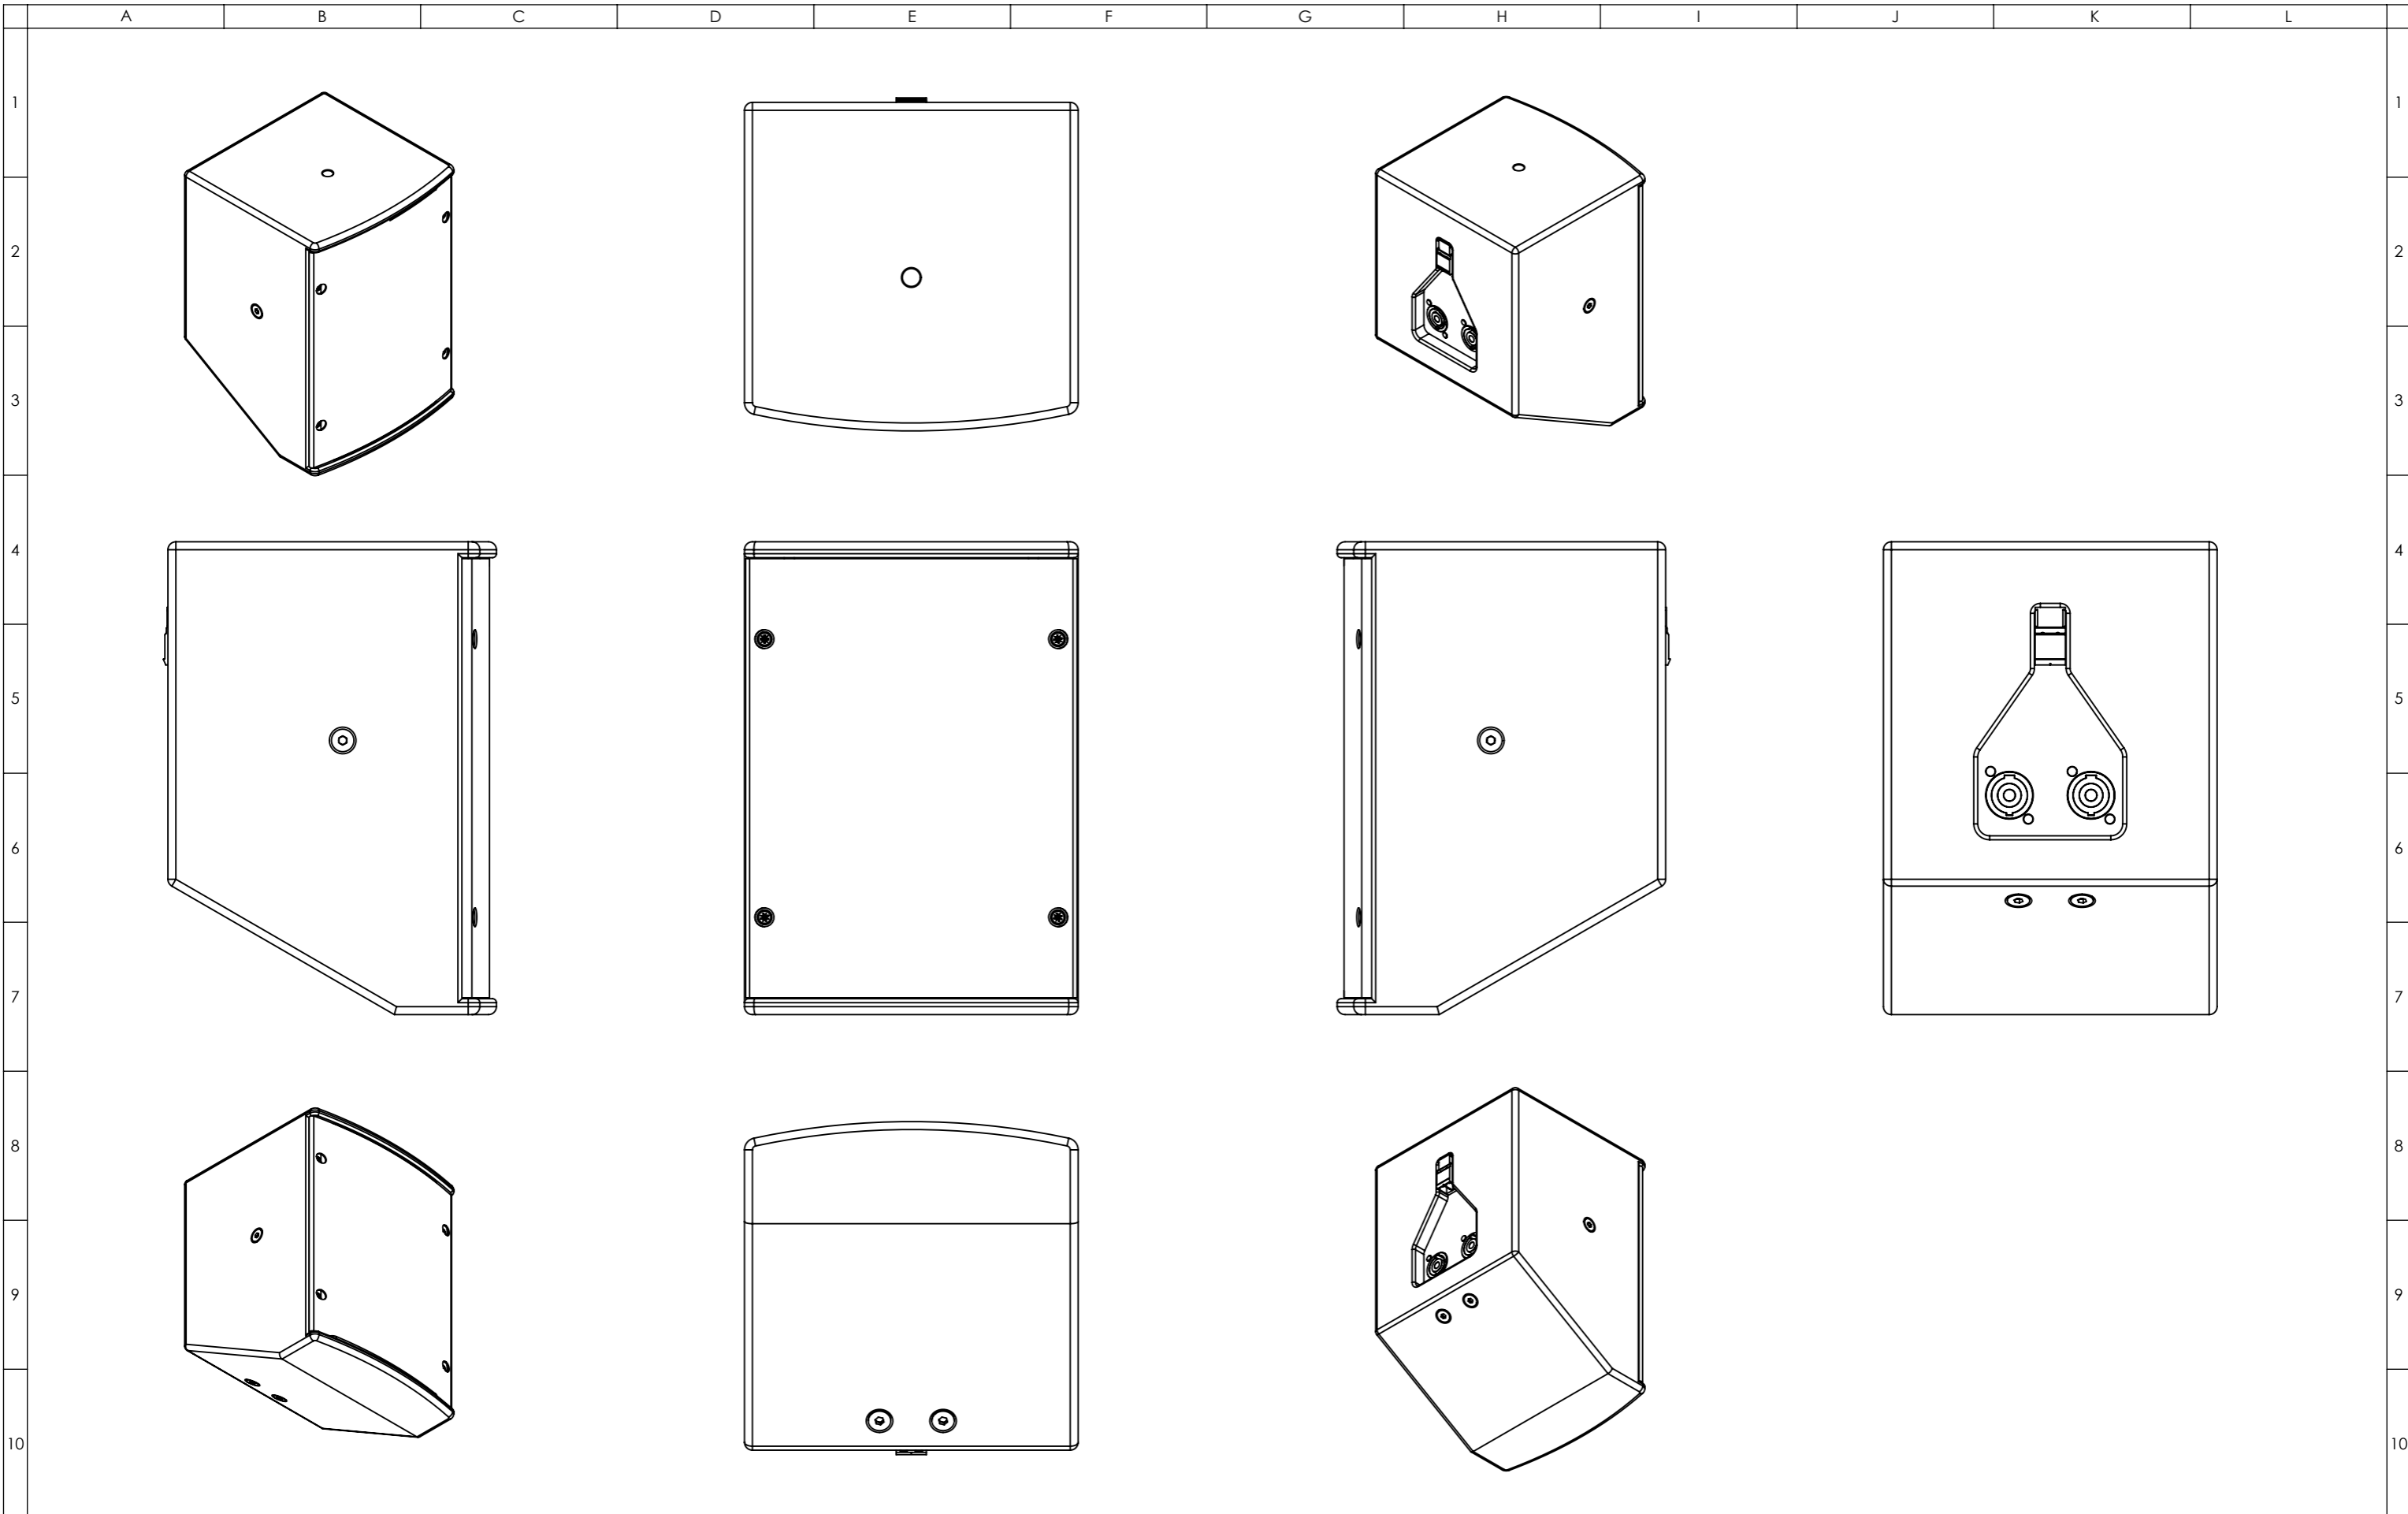

Funktion-One Research LTD
Hoyle, Beare Green, Dorking, Surrey, RH5 4PS, UK
mail@funktion-one.com +44 (0)1306 712820

Sheet: Standard
Funktion-One Product Technical Drawing

A3 Sheet Scale: 1:3

Drawn By: Mike Igglesden

15/09/2022

Filename:

F5.2-F1-TD=T0035-01