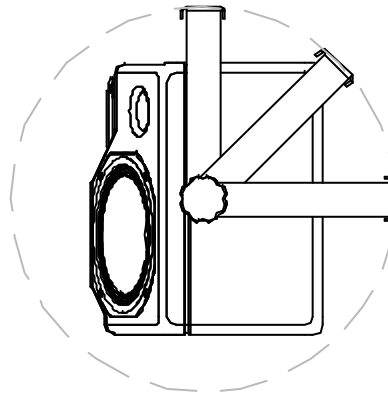

WME-100

350mm  
[1'-1 3/4"]

Holes for  
M10 fixing

Hole for M12 fixing, allows  
horizontal adjustment

YF88-K2 - Yoke with adjustable hand wheel

YF88-K1 - Yoke with standard bolt  
attachments

507mm  
[1'-7 15/16"]

423mm  
[1'-4 5/8"]

360° arm rotation. Stays in  
position.

All dimensions in mm and inches

Copyright Funktion-One Research Ltd

**FUNKTION-ONE**

Hoyle, Horsham Road, Beare Green, Dorking, Surrey, RH5 4PS, England