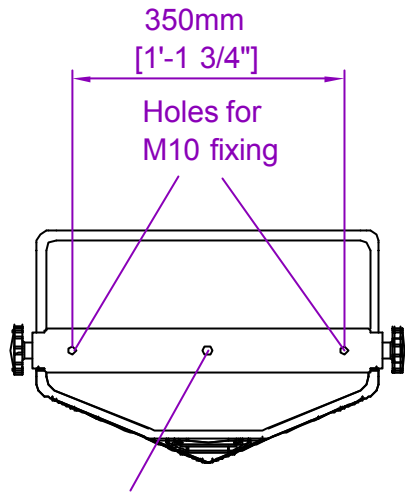

### Wall Mounting Plate

### Side Elevation of Assembly

All dimensions in mm and inches

Copyright Funktion-One Research Ltd

WME-100

350mm  
[1'-1 3/4"]

Holes for  
M10 fixing

Hole for M12 fixing, allows  
horizontal adjustment

YF88-K2 - Yoke with adjustable hand wheel

YF88-K1 - Yoke with standard bolt  
attachments

507mm  
[1'-7 15/16"]

423mm  
[1'-4 5/8"]

360° arm rotation. Stays in  
position.

All dimensions in mm and inches

Copyright Funktion-One Research Ltd

**FUNKTION-ONE**

Hoyle, Horsham Road, Beare Green, Dorking, Surrey, RH5 4PS, England