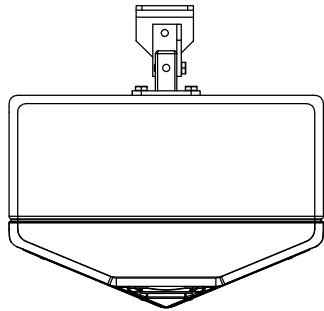

423mm  
[1'-4 5/8"]

360° arm rotation. Stays in  
position.

All dimensions in mm and inches

Copyright Funktion-One Research Ltd

**FUNKTION-ONE**

Hoyle, Horsham Road, Beare Green, Dorking, Surrey, RH5 4PS, England

Phone: +44 (0)1306 712820

Fax: +44 (0)1306 711240

mail@funktion-one.com

www.funktion-one.com

Accessories for: F88

YF88-K1 - Yoke Bracket Kit for F88 supplied with bolts (stainless steel) for attachment to enclosure

YF88-K2 - Yoke Bracket Kit for F88 supplied with handwheel (stainless steel) for attachment to enclosure

All dimensions in mm and inches

Copyright Funktion-One Research Ltd

**FUNKTION-ONE**

Hoyle, Horsham Road, Beare Green, Dorking, Surrey, RH5 4PS, England