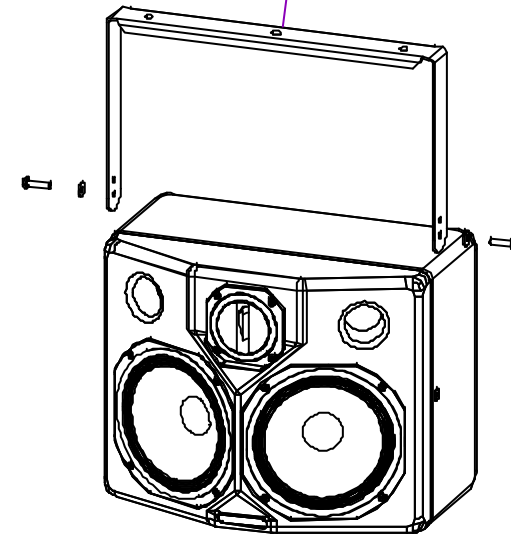

WME-100

350mm  
[1'-1 3/4"]

Holes for  
M10 fixing

Hole for M12 fixing, allows  
horizontal adjustment

YF88-K2 - Yoke with adjustable hand wheel

YF88-K1 - Yoke with standard bolt  
attachments

507mm  
[1'-7 15/16"]

423mm  
[1'-4 5/8"]

360° arm rotation. Stays in  
position.

All dimensions in mm and inches

Copyright Funktion-One Research Ltd

**FUNKTION-ONE**

Hoyle, Horsham Road, Beare Green, Dorking, Surrey, RH5 4PS, England