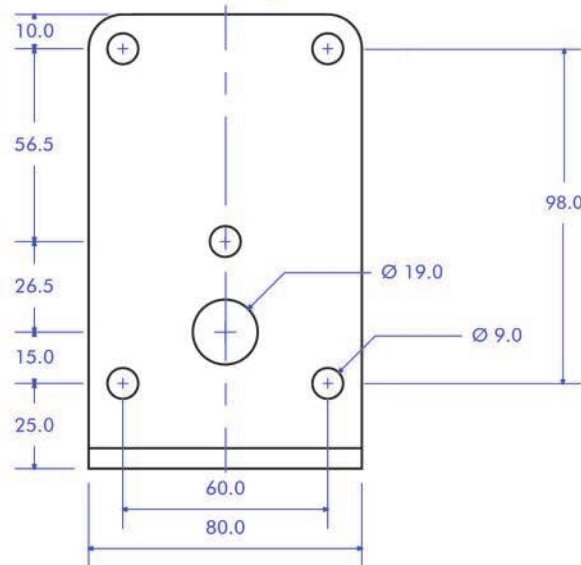

### Wall Mounting Plate

### Side Elevation of Assembly

All dimensions in mm and inches

Copyright Funktion-One Research Ltd

WME-100

350mm  
[1'-1 3/4"]

Holes for  
M10 fixing

Hole for M12 fixing, allows  
horizontal adjustment

YF88-K2 - Yoke with adjustable hand wheel

YF88-K1 - Yoke with standard bolt  
attachments

507mm  
[1'-7 15/16"]

423mm  
[1'-4 5/8"]

360° arm rotation. Stays in  
position.

All dimensions in mm and inches

Copyright Funktion-One Research Ltd

**FUNKTION-ONE**

Hoyle, Horsham Road, Beare Green, Dorking, Surrey, RH5 4PS, England