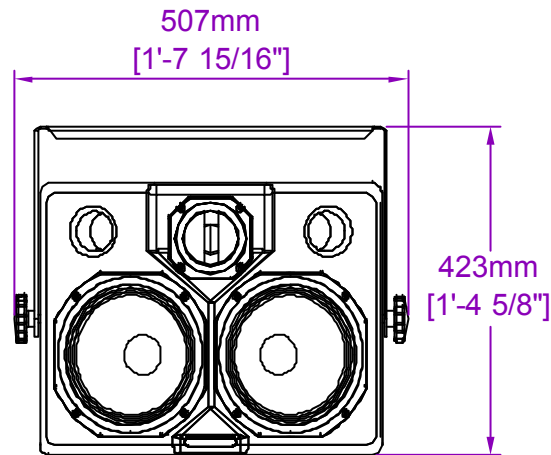

### Side Elevation of Assembly

All dimensions in mm and inches

Copyright Funktion-One Research Ltd

WME-100

350mm  
[1'-1 3/4"]

Holes for  
M10 fixing

Hole for M12 fixing, allows  
horizontal adjustment

YF88-K2 - Yoke with adjustable hand wheel

YF88-K1 - Yoke with standard bolt  
attachments

507mm  
[1'-7 15/16"]

423mm  
[1'-4 5/8"]

360° arm rotation. Stays in  
position.

All dimensions in mm and inches

Copyright Funktion-One Research Ltd

**FUNKTION-ONE**

Hoyle, Horsham Road, Beare Green, Dorking, Surrey, RH5 4PS, England