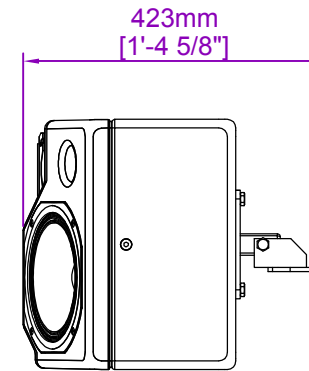

423mm  
[1'-4 5/8"]

360° arm rotation. Stays in  
position.

All dimensions in mm and inches

Copyright Funktion-One Research Ltd

**FUNKTION-ONE**

Hoyle, Horsham Road, Beare Green, Dorking, Surrey, RH5 4PS, England

Phone: +44 (0)1306 712820

Fax: +44 (0)1306 711240

mail@funktion-one.com

www.funktion-one.com

Accessories for: F88

YF88-K1 - Yoke Bracket Kit for F88 supplied with bolts (stainless steel) for attachment to enclosure

YF88-K2 - Yoke Bracket Kit for F88 supplied with handwheel (stainless steel) for attachment to enclosure

All dimensions in mm and inches

Copyright Funktion-One Research Ltd

**FUNKTION-ONE**

Hoyle, Horsham Road, Beare Green, Dorking, Surrey, RH5 4PS, England