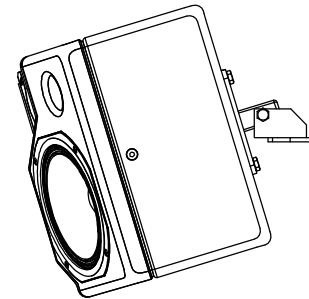

423mm  
[1'-4 5/8"]

360° arm rotation. Stays in  
position.

All dimensions in mm and inches

Copyright Funktion-One Research Ltd

**FUNKTION-ONE**

Hoyle, Horsham Road, Beare Green, Dorking, Surrey, RH5 4PS, England

Phone: +44 (0)1306 712820

Fax: +44 (0)1306 711240

mail@funktion-one.com

www.funktion-one.com

Accessories for: F88

YF88-K1 - Yoke Bracket Kit for F88 supplied with bolts (stainless steel) for attachment to enclosure

YF88-K2 - Yoke Bracket Kit for F88 supplied with handwheel (stainless steel) for attachment to enclosure

All dimensions in mm and inches

Copyright Funktion-One Research Ltd

**FUNKTION-ONE**

Hoyle, Horsham Road, Beare Green, Dorking, Surrey, RH5 4PS, England