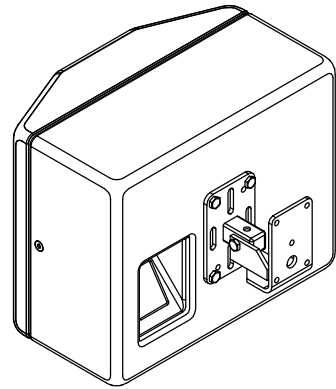

### Wall Mounting Plate

423mm  
[1'-4 5/8"]

360° arm rotation. Stays in  
position.

All dimensions in mm and inches

Copyright Funktion-One Research Ltd

**FUNKTION-ONE**

Hoyle, Horsham Road, Beare Green, Dorking, Surrey, RH5 4PS, England

Phone: +44 (0)1306 712820

Fax: +44 (0)1306 711240

mail@funktion-one.com

www.funktion-one.com

Accessories for: F88

YF88-K1 - Yoke Bracket Kit for F88 supplied with bolts (stainless steel) for attachment to enclosure

YF88-K2 - Yoke Bracket Kit for F88 supplied with handwheel (stainless steel) for attachment to enclosure

All dimensions in mm and inches

Copyright Funktion-One Research Ltd

**FUNKTION-ONE**

Hoyle, Horsham Road, Beare Green, Dorking, Surrey, RH5 4PS, England