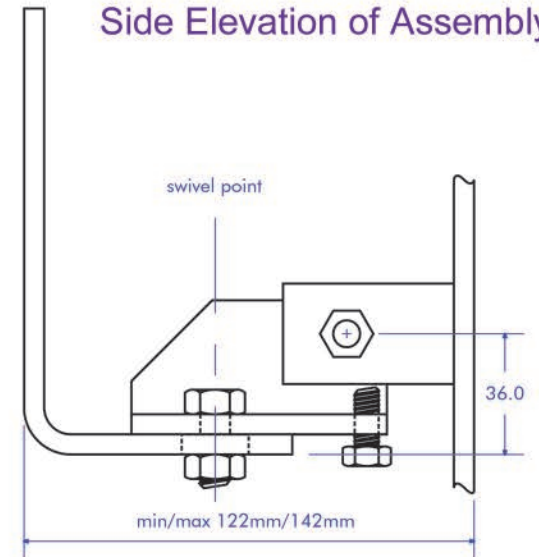

### Wall Mounting Plate

### Side Elevation of Assembly

All dimensions in mm and inches

Copyright Funktion-One Research Ltd

WME-100

350mm  
[1'-1 3/4"]

Holes for  
M10 fixing

Hole for M12 fixing, allows  
horizontal adjustment

YF88-K2 - Yoke with adjustable hand wheel

YF88-K1 - Yoke with standard bolt  
attachments

507mm  
[1'-7 15/16"]

423mm  
[1'-4 5/8"]

360° arm rotation. Stays in  
position.

All dimensions in mm and inches

Copyright Funktion-One Research Ltd

**FUNKTION-ONE**

Hoyle, Horsham Road, Beare Green, Dorking, Surrey, RH5 4PS, England