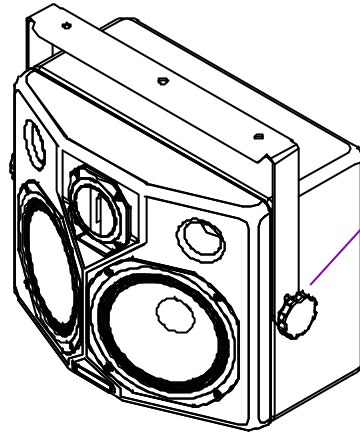

### Wall Mounting Plate

### Side Elevation of Assembly

All dimensions in mm and inches

Copyright Funktion-One Research Ltd

WME-100

350mm  
[1'-1 3/4"]

Holes for  
M10 fixing

Hole for M12 fixing, allows  
horizontal adjustment

YF88-K2 - Yoke with adjustable hand wheel

YF88-K1 - Yoke with standard bolt  
attachments

507mm  
[1'-7 15/16"]

423mm  
[1'-4 5/8"]

360° arm rotation. Stays in  
position.

All dimensions in mm and inches

Copyright Funktion-One Research Ltd

**FUNKTION-ONE**

Hoyle, Horsham Road, Beare Green, Dorking, Surrey, RH5 4PS, England