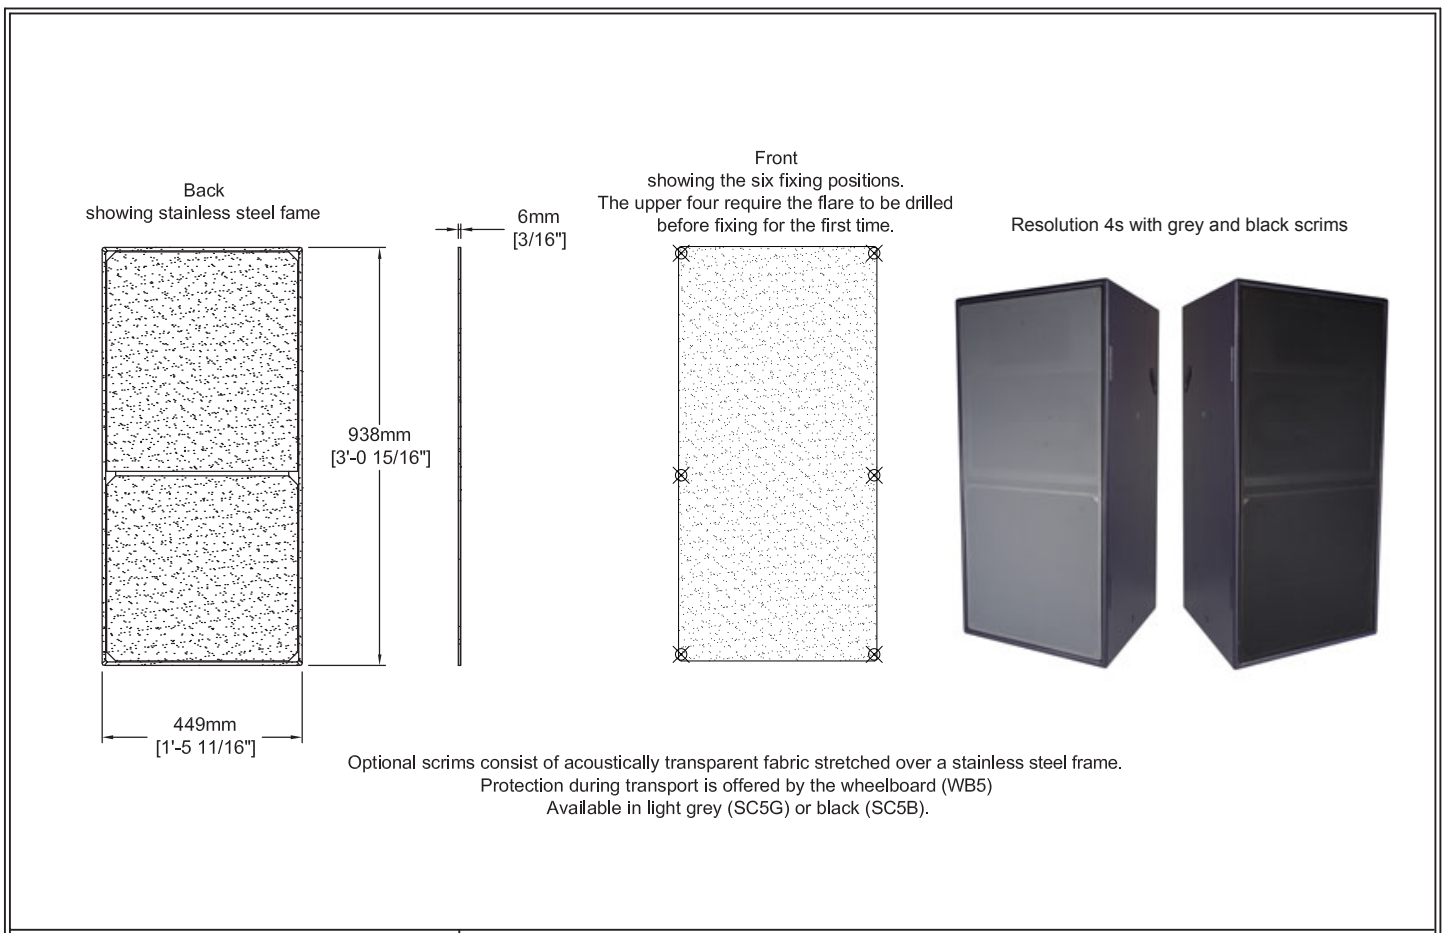

FUNKTION-ONE

WB5 Resolution 4, 5 & 18 Wheelboard
 Dimensions in Millimetres and Inches ©Funktion One Research Ltd 2001 - 2011

FUNKTION-ONE

Resolution 4, 5 & 18 Scrim - Elevations
 Dimensions in Millimetres and Inches ©Funktion One Research Ltd 2001 - 2011