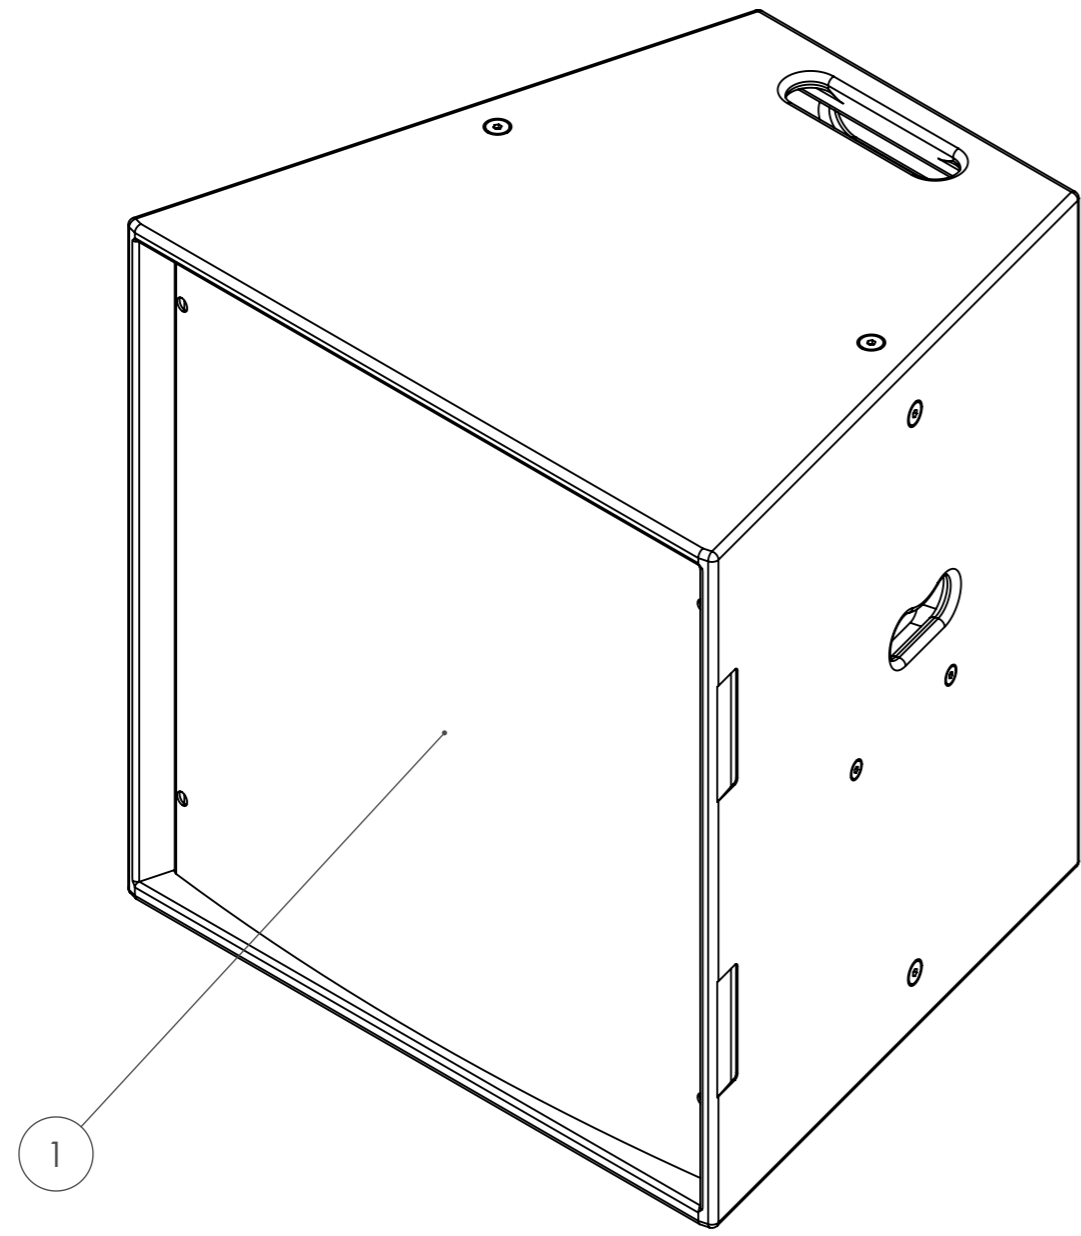

Sheet:Evo6EH Detail Drawing

Funktion-One Accessory Drawing

A3 Sheet Scale: 1:6

Filename:

Drawn By: Mike Igglesden

22/05/2023

GK-E67H-F1-AD=T0009-01

Evo 7EH ordered with grille fitted.  
Hex punched 2mm steel, black powder coat and  
foam backed for descreet aesthetic.