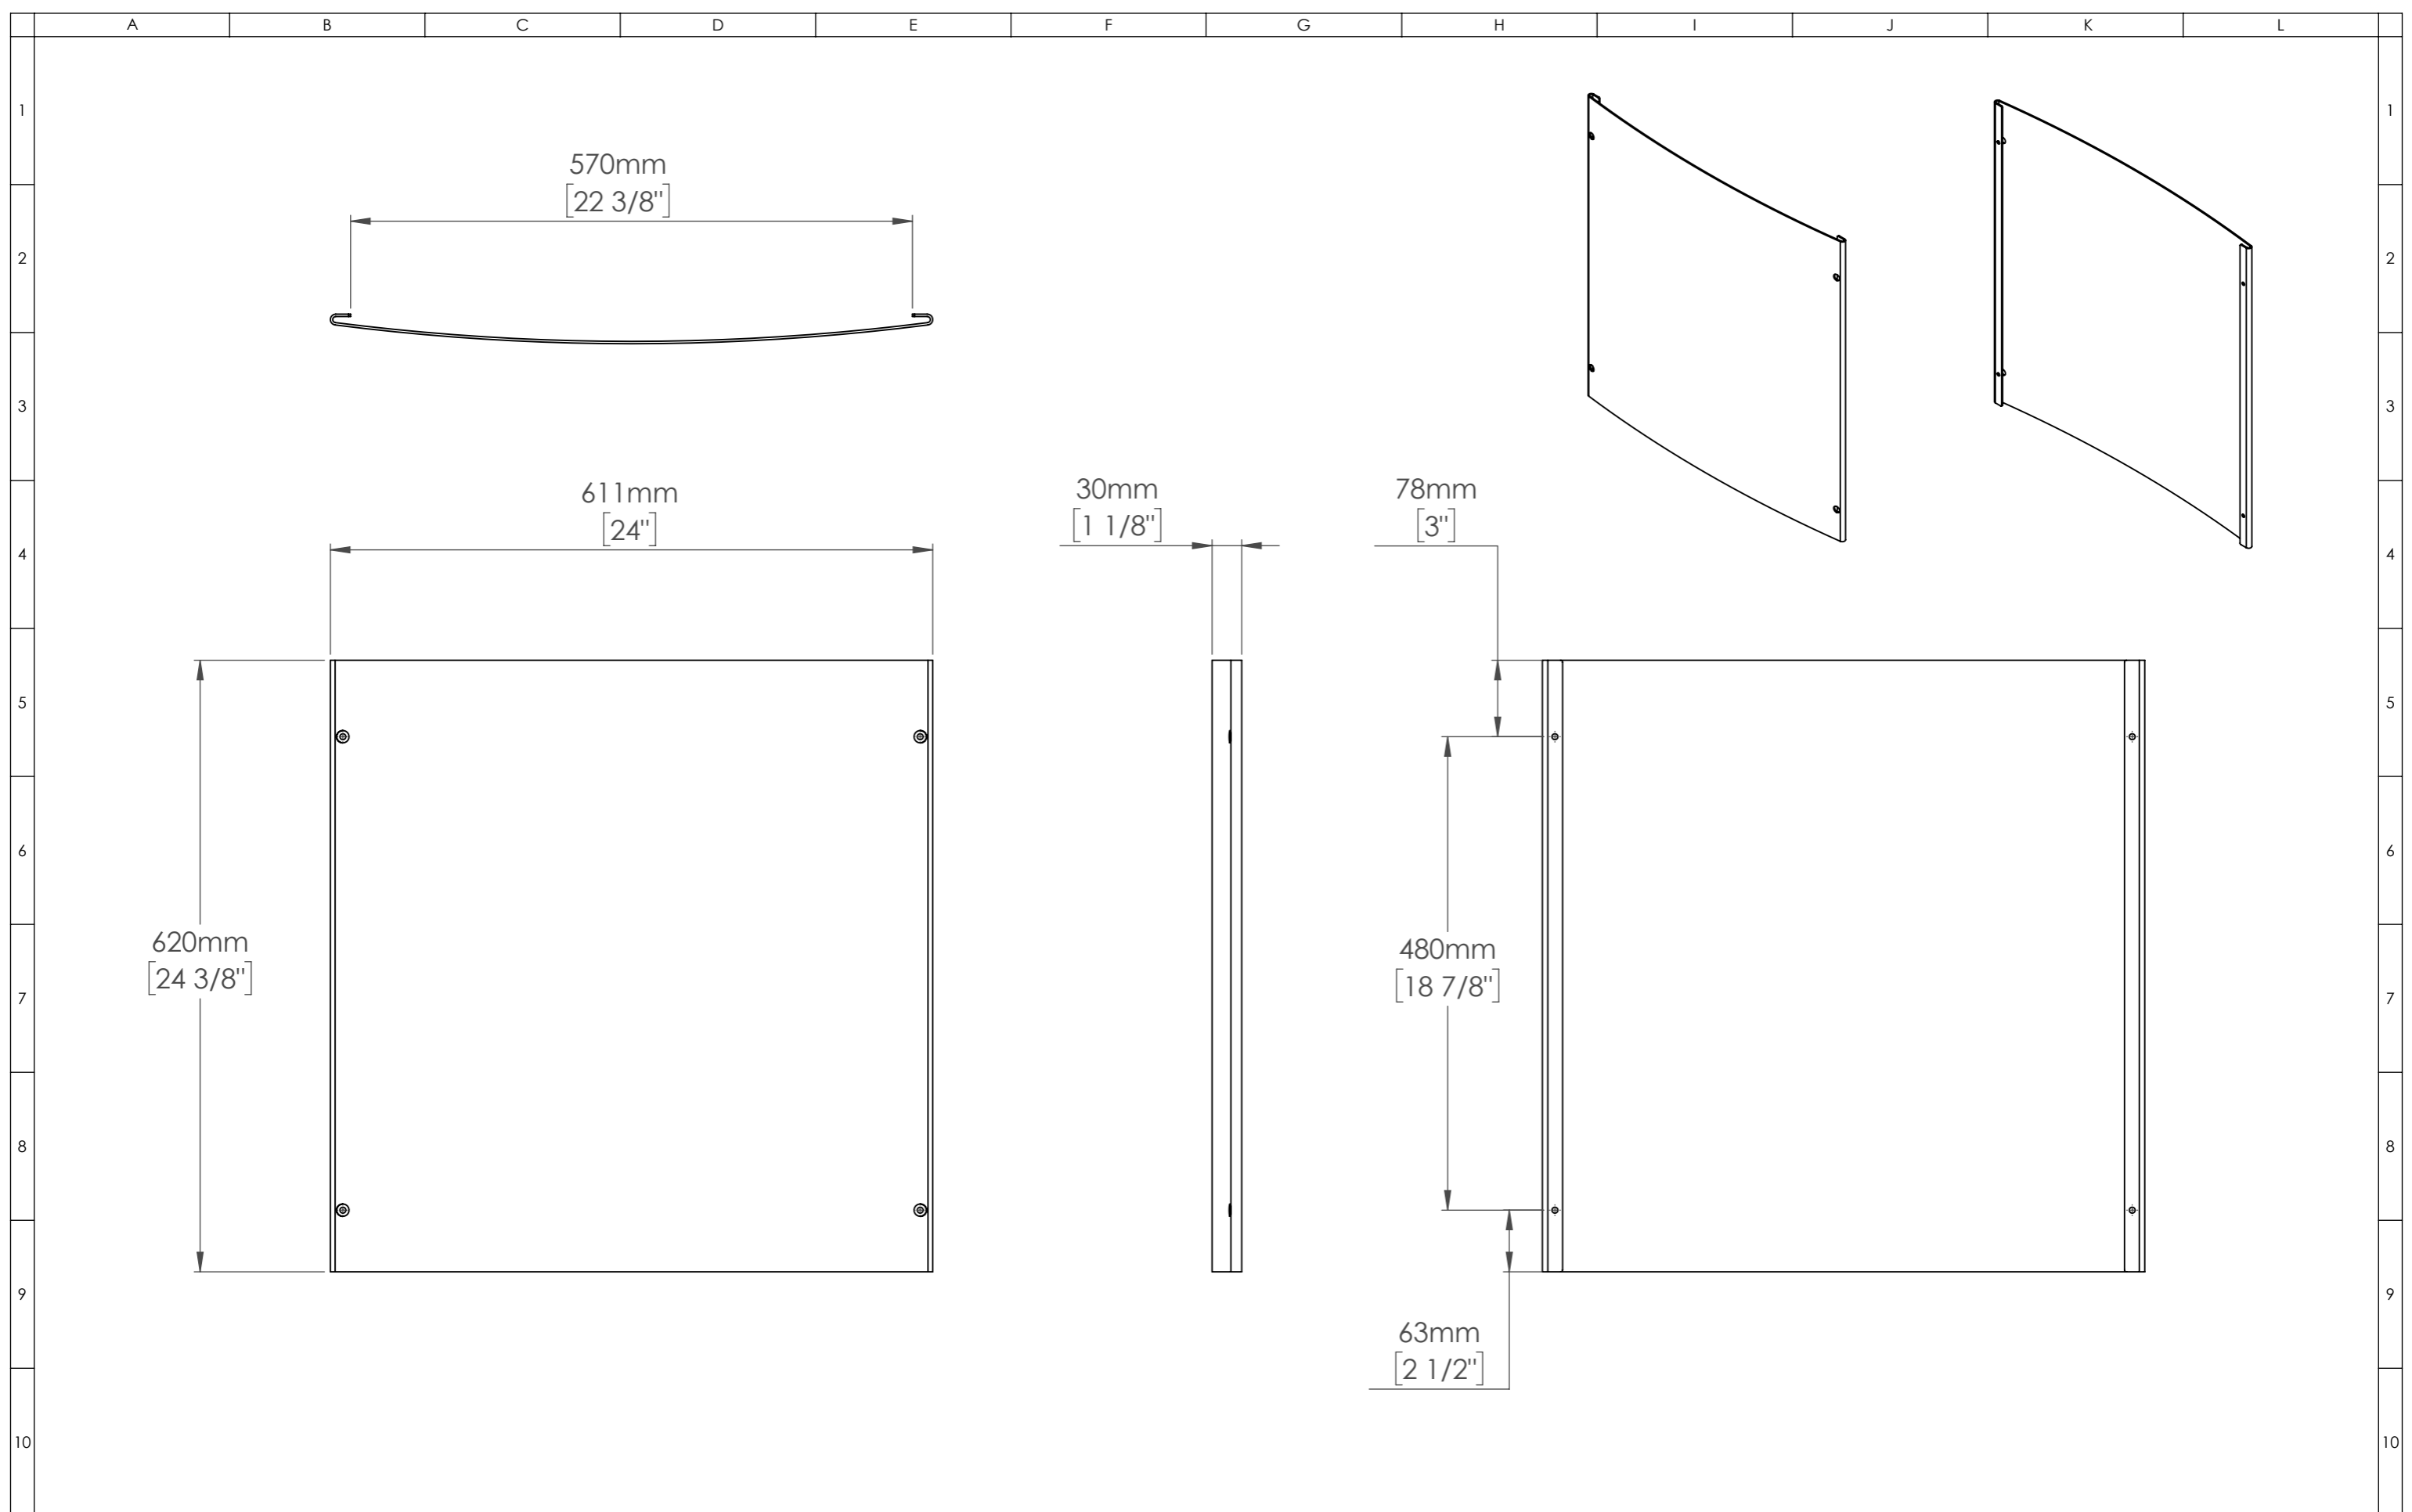

Sheet:Evo6EH Detail Drawing

Funktion-One Accessory Drawing

A3 Sheet Scale: 1:6

Filename:

Drawn By: Mike Igglesden

22/05/2023

GK-E67H-F1-AD=T0009-01

Evo 7EH ordered with grille fitted.  
Hex punched 2mm steel, black powder coat and  
foam backed for descreet aesthetic.

Removal and reattachment of grille with 4 x M5 x  
40mm pozi (PZ2) pan head bolts. These bolts are used  
to also secure the wave guide to the cabinet and  
should always be fitted with or without the grille.

Sheet:Evo7EH Detail Drawing  
Funktion-One Accessory Drawing

A3 Sheet Scale: 1:6  
Filename:

Drawn By: Mike Igglesden 22/05/2023  
**GK-E67H-F1-AD=T0009-01**

<b>Funktion-One Research LTD</b> Hoyle, Beare Green, Dorking, Surrey, RH5 4PS, UK mail@funktion-one.com +44 (0)1306 712820			Sheet: Technical Drawing Funktion-One Accessory Drawing			A3 Sheet Scale: 1:6 Filename:		Drawn By: Mike Igglesden 22/05/2023 <b>GK-E67H-F1-AD=T0009-01</b>		
----------------------------------------------------------------------------------------------------------------------------------	--	--	------------------------------------------------------------	--	--	----------------------------------	--	-------------------------------------------------------------------------	--	--