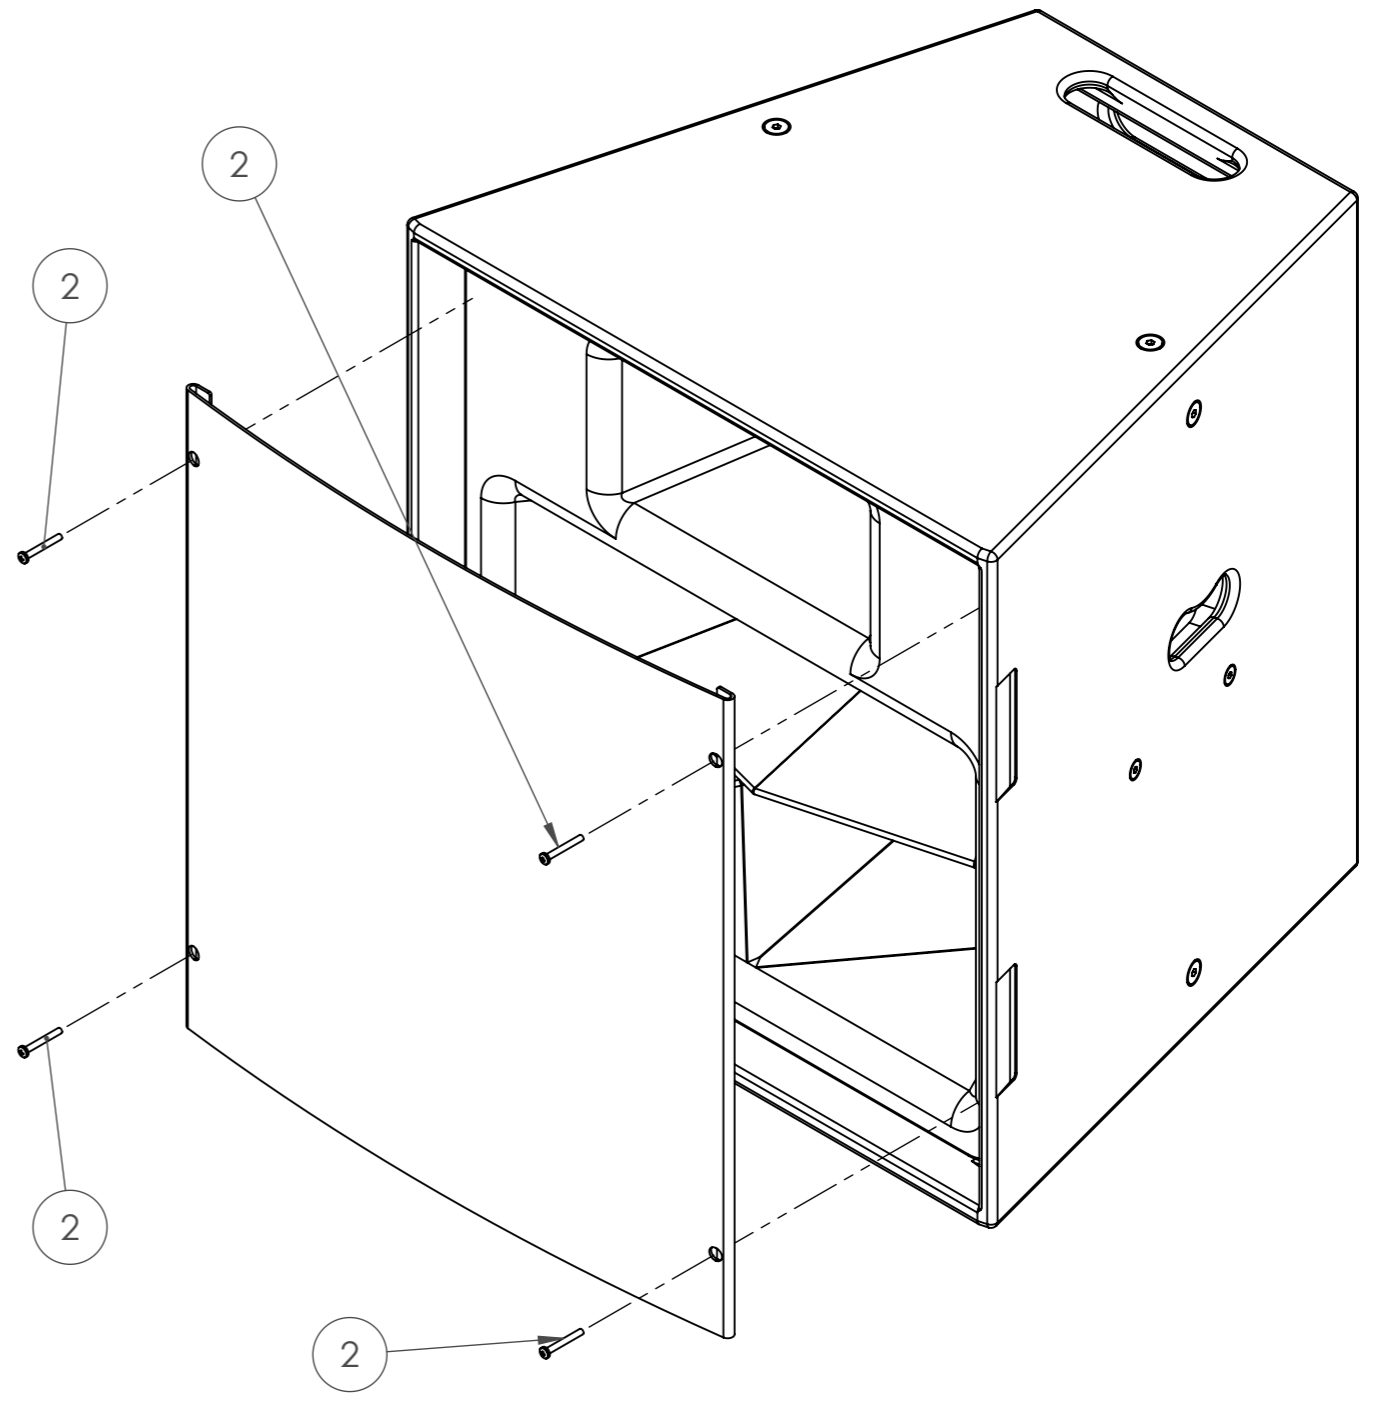

Evo 6EH ordered with grille fitted.  
Hex punched 2mm steel, black powder coat and  
foam backed for descreet aesthetic.

Removal and reattachment of grille with 4 x M5 x  
40mm pozi (PZ2) pan head bolts. These bolts are used  
to also secure the wave guide to the cabinet and  
should always be fitted with or without the grille.

Sheet:Evo6EH Detail Drawing

Funktion-One Accessory Drawing

A3 Sheet Scale: 1:6

Filename:

Drawn By: Mike Igglesden

22/05/2023

GK-E67H-F1-AD=T0009-01

Evo 7EH ordered with grille fitted.  
Hex punched 2mm steel, black powder coat and  
foam backed for descreet aesthetic.

Removal and reattachment of grille with 4 x M5 x  
40mm pozi (PZ2) pan head bolts. These bolts are used  
to also secure the wave guide to the cabinet and  
should always be fitted with or without the grille.