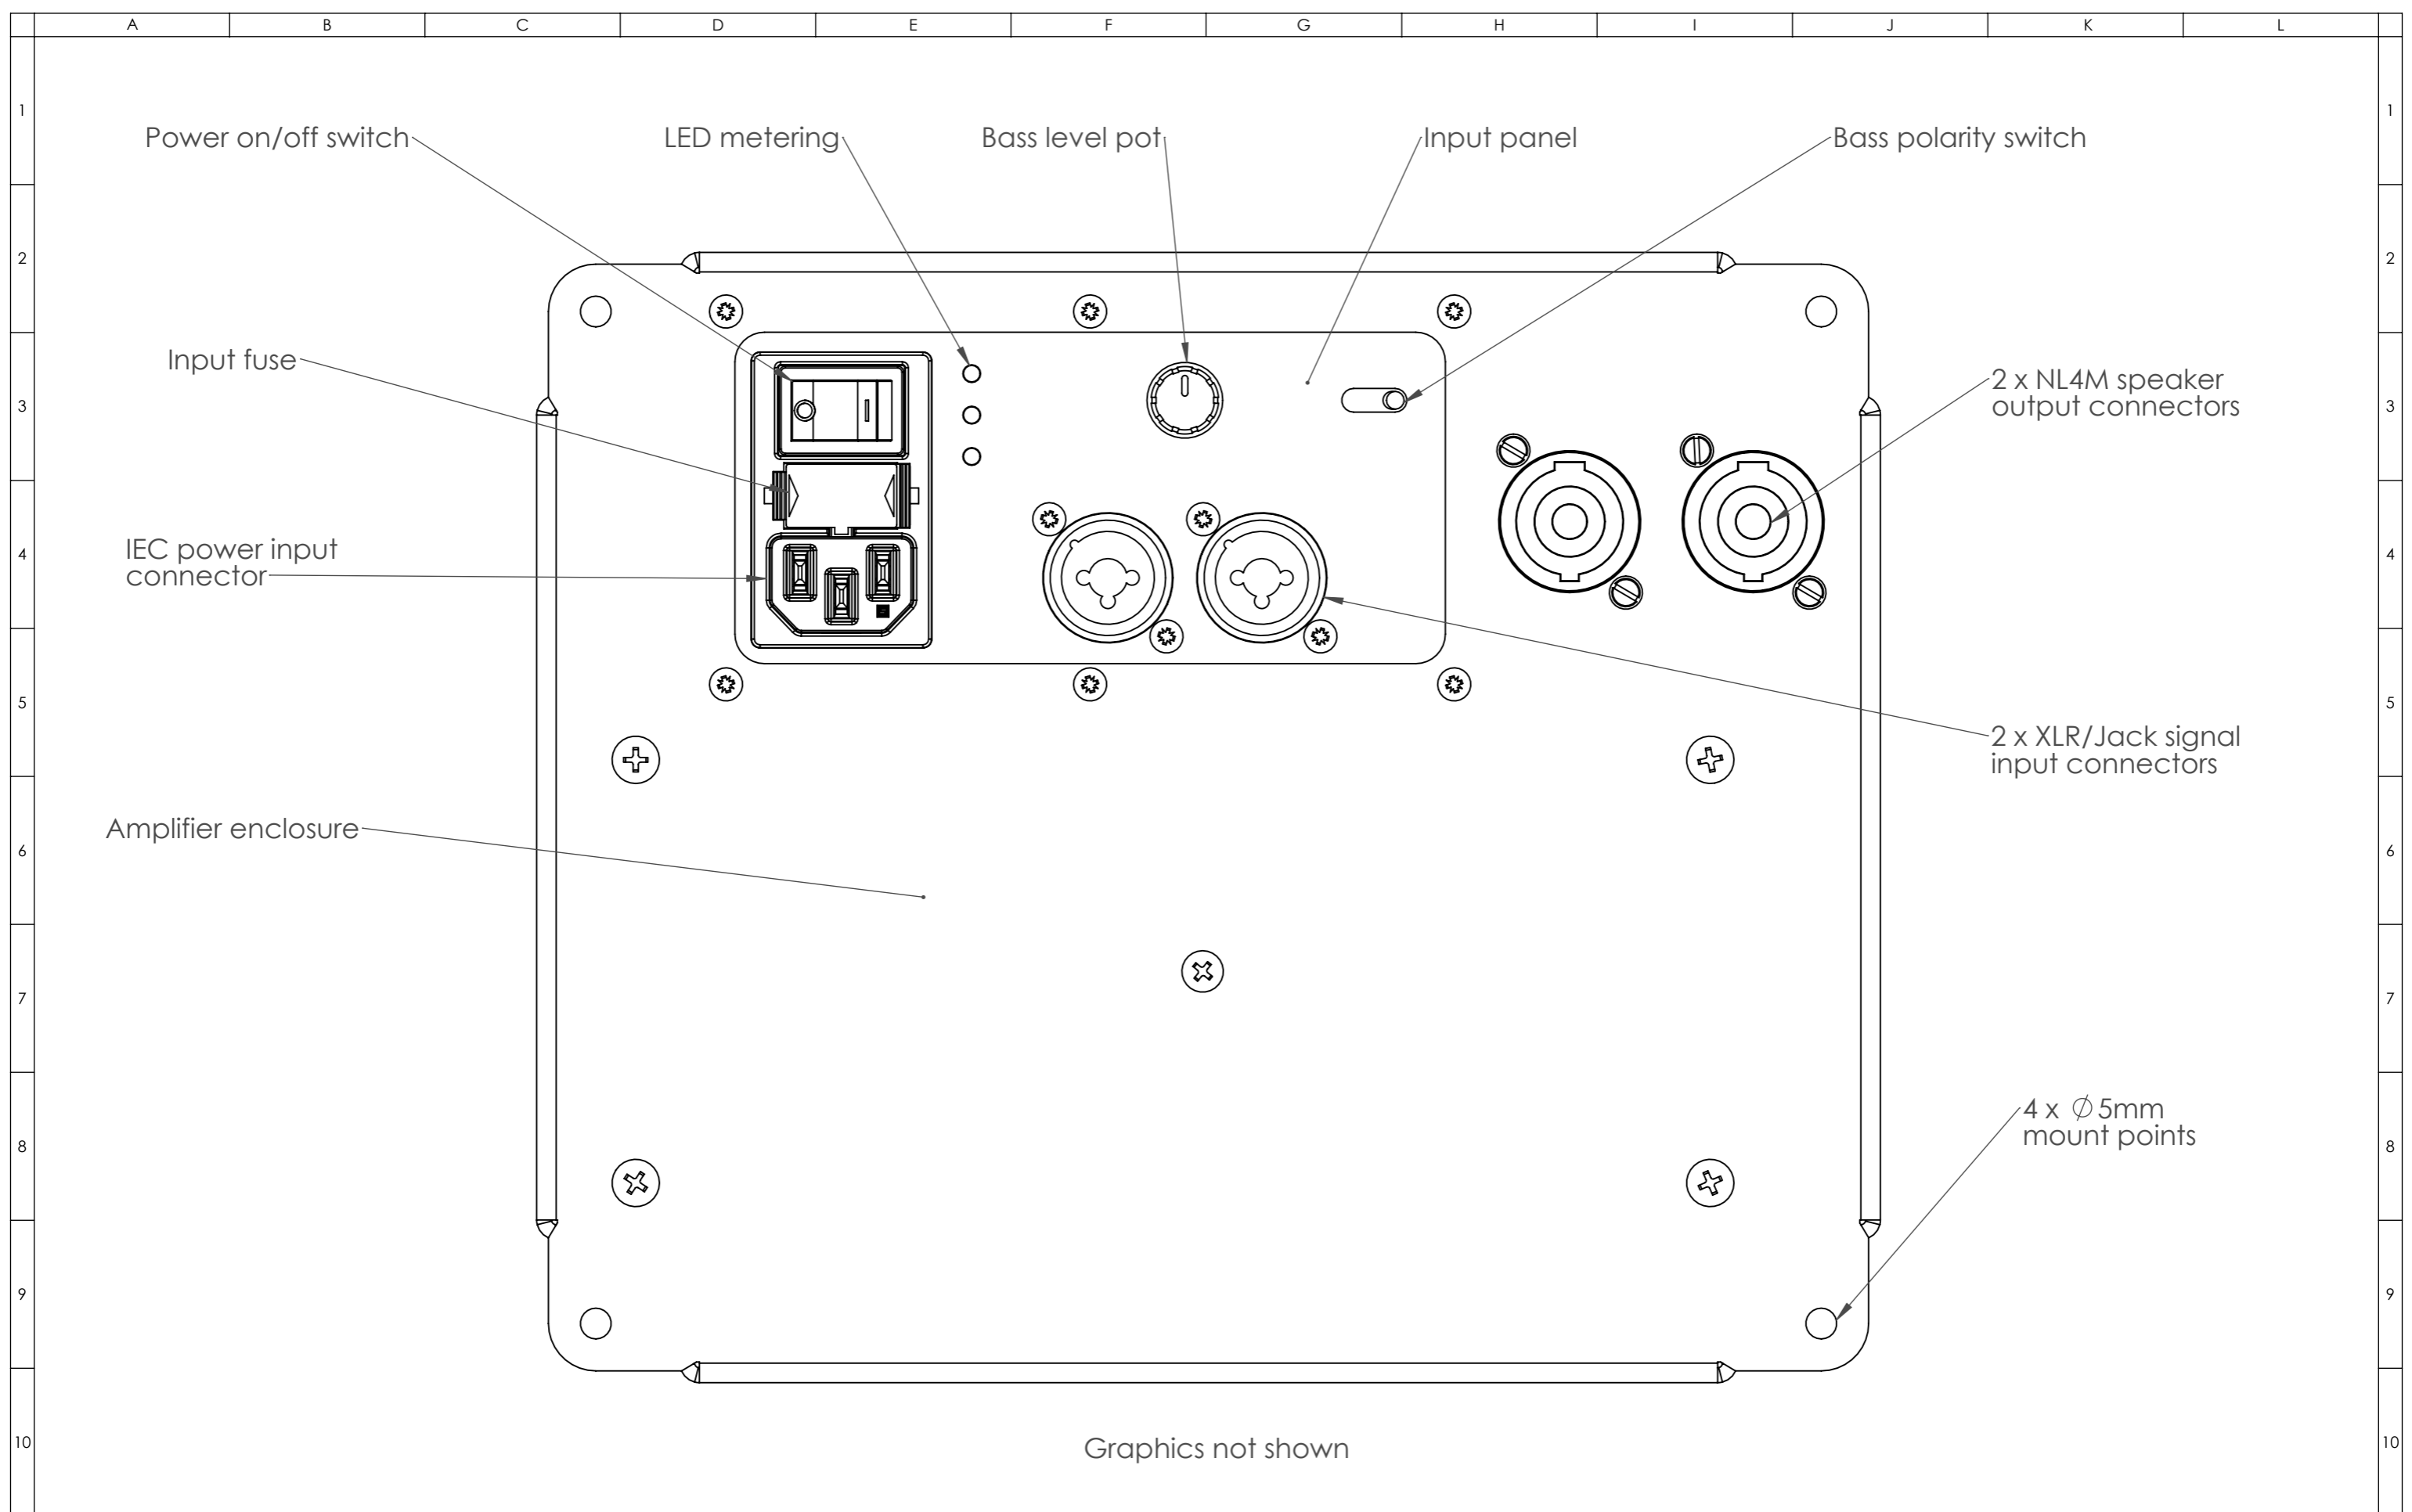

Funktion-One Research LTD
 Hoyle, Beare Green, Dorking, Surrey, RH5 4PS, UK
 mail@funktion-one.com +44 (0)1306 712820

Sheet: Overview
 Funktion-One Product Detail Drawing

A3 Sheet Scale: 1:6
 Filename:

Drawn By: Mike Igglesden
 23/05/2023
SB10A-F1-DD=T0149-00